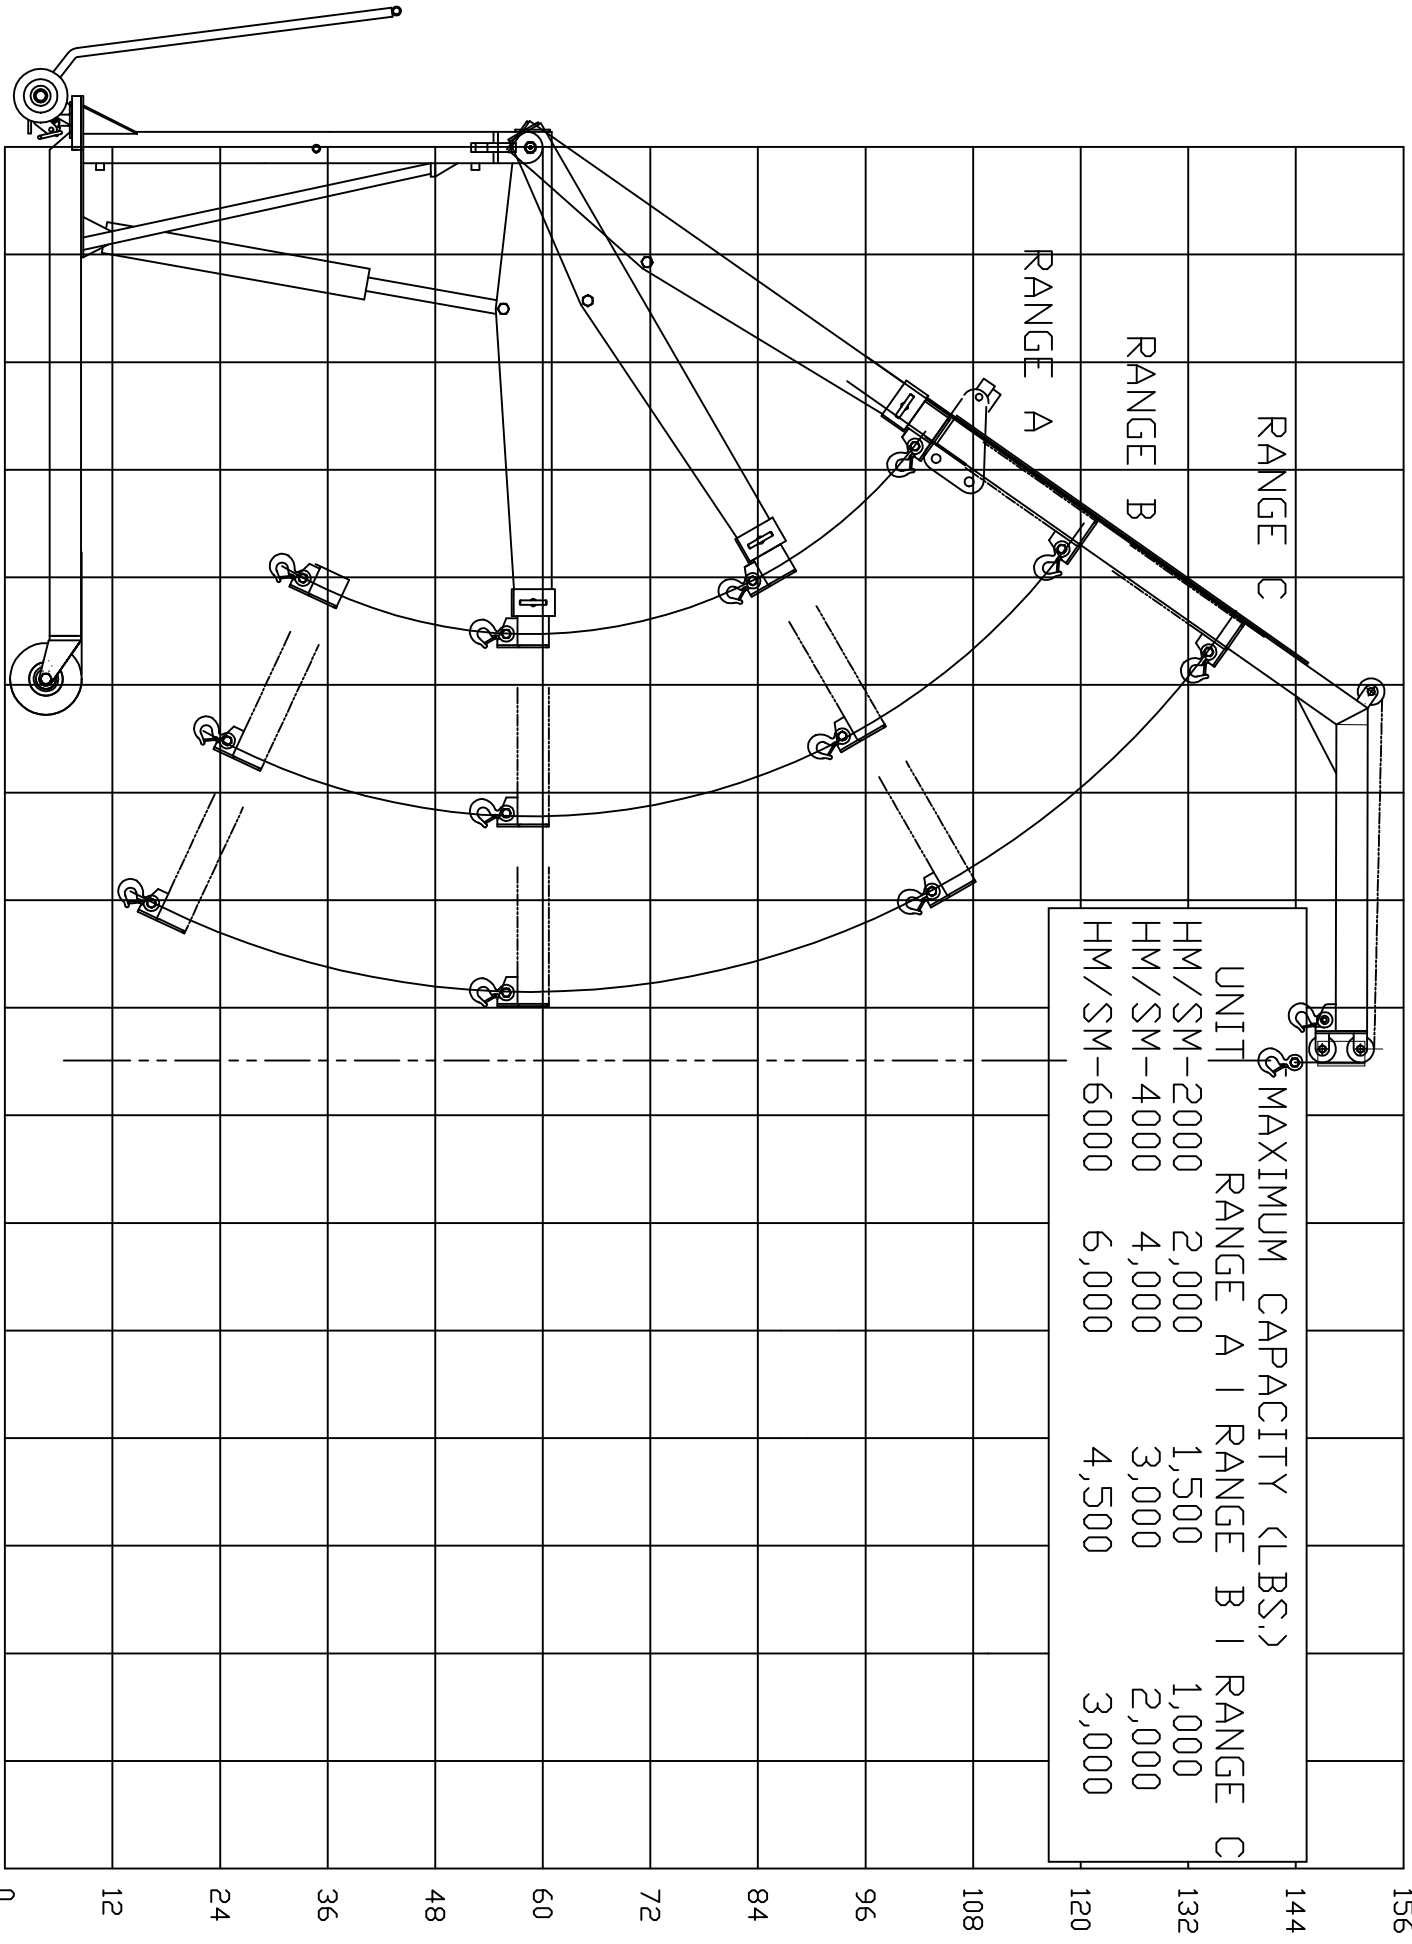

# HUSKY-MASTER/SUPER-MASTER LOAD CHART

UNIT	MAXIMUM CAPACITY (LBS.)
HM/SM-2000	2,000
HM/SM-4000	4,000
HM/SM-6000	6,000

RANGE A	RANGE B	RANGE C
1,500	3,000	1,000
4,500	3,000	2,000
		3,000

0 12 24 36 48 60 72 84 96 108 120 132 144 156