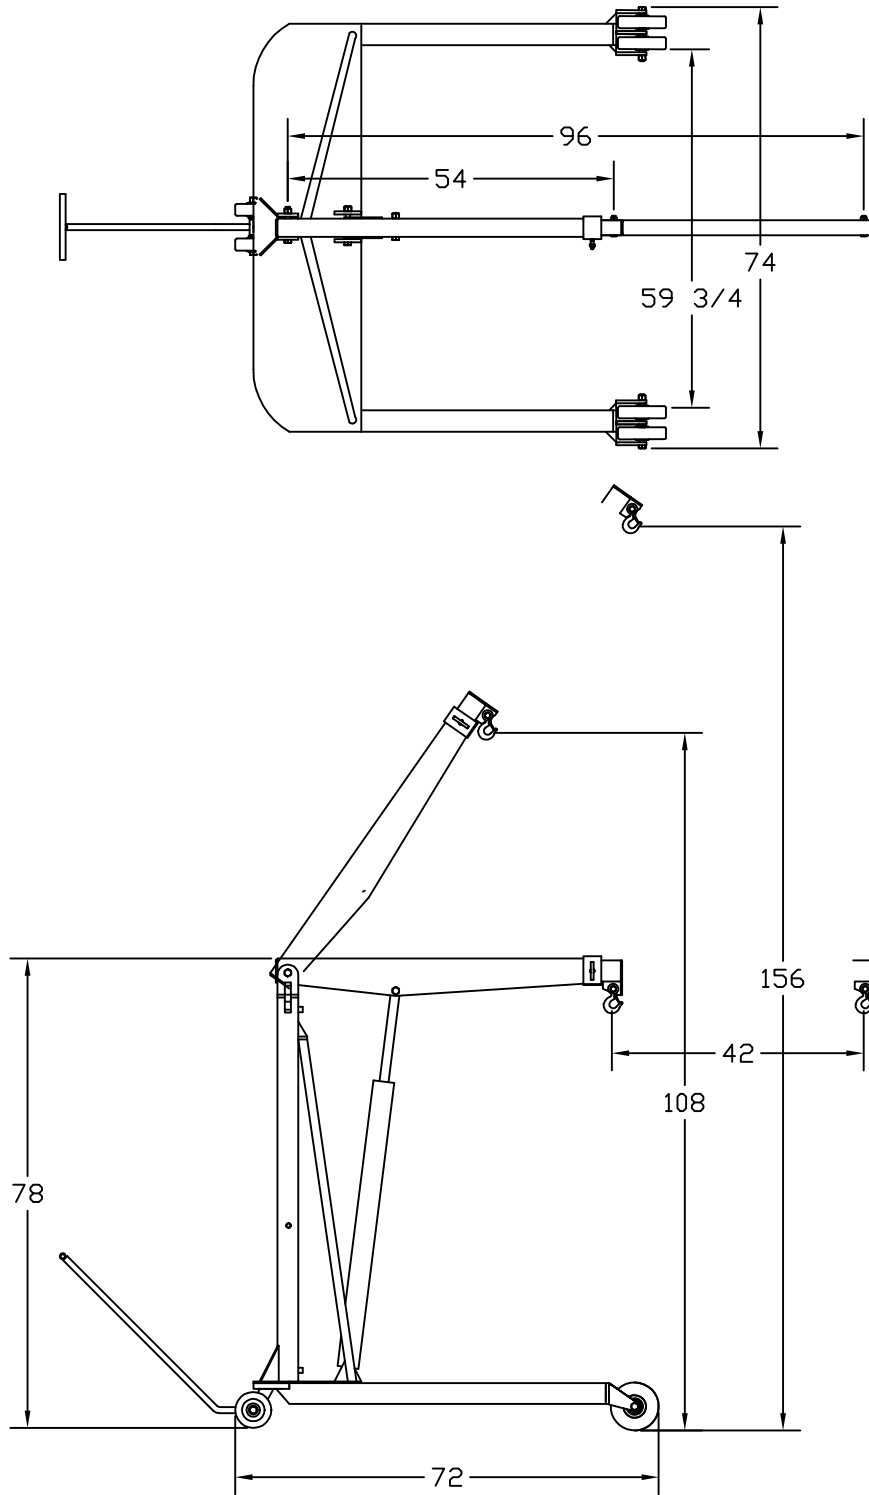

REV	DATE	ENG	DESCRIPTION
-----	------	-----	-------------

*Air Technical Industries*  
7501 CLOVER AVE. - MENTOR, OHIO

TITLE HUSKY-MASTER EXTRA WIDE

HMXW-6000

DWG. Type LAYOUT MATERIAL

DRAWN VN	DATE 5/19/2004	SCALE N.T.S.	REVISION -
----------	----------------	--------------	------------