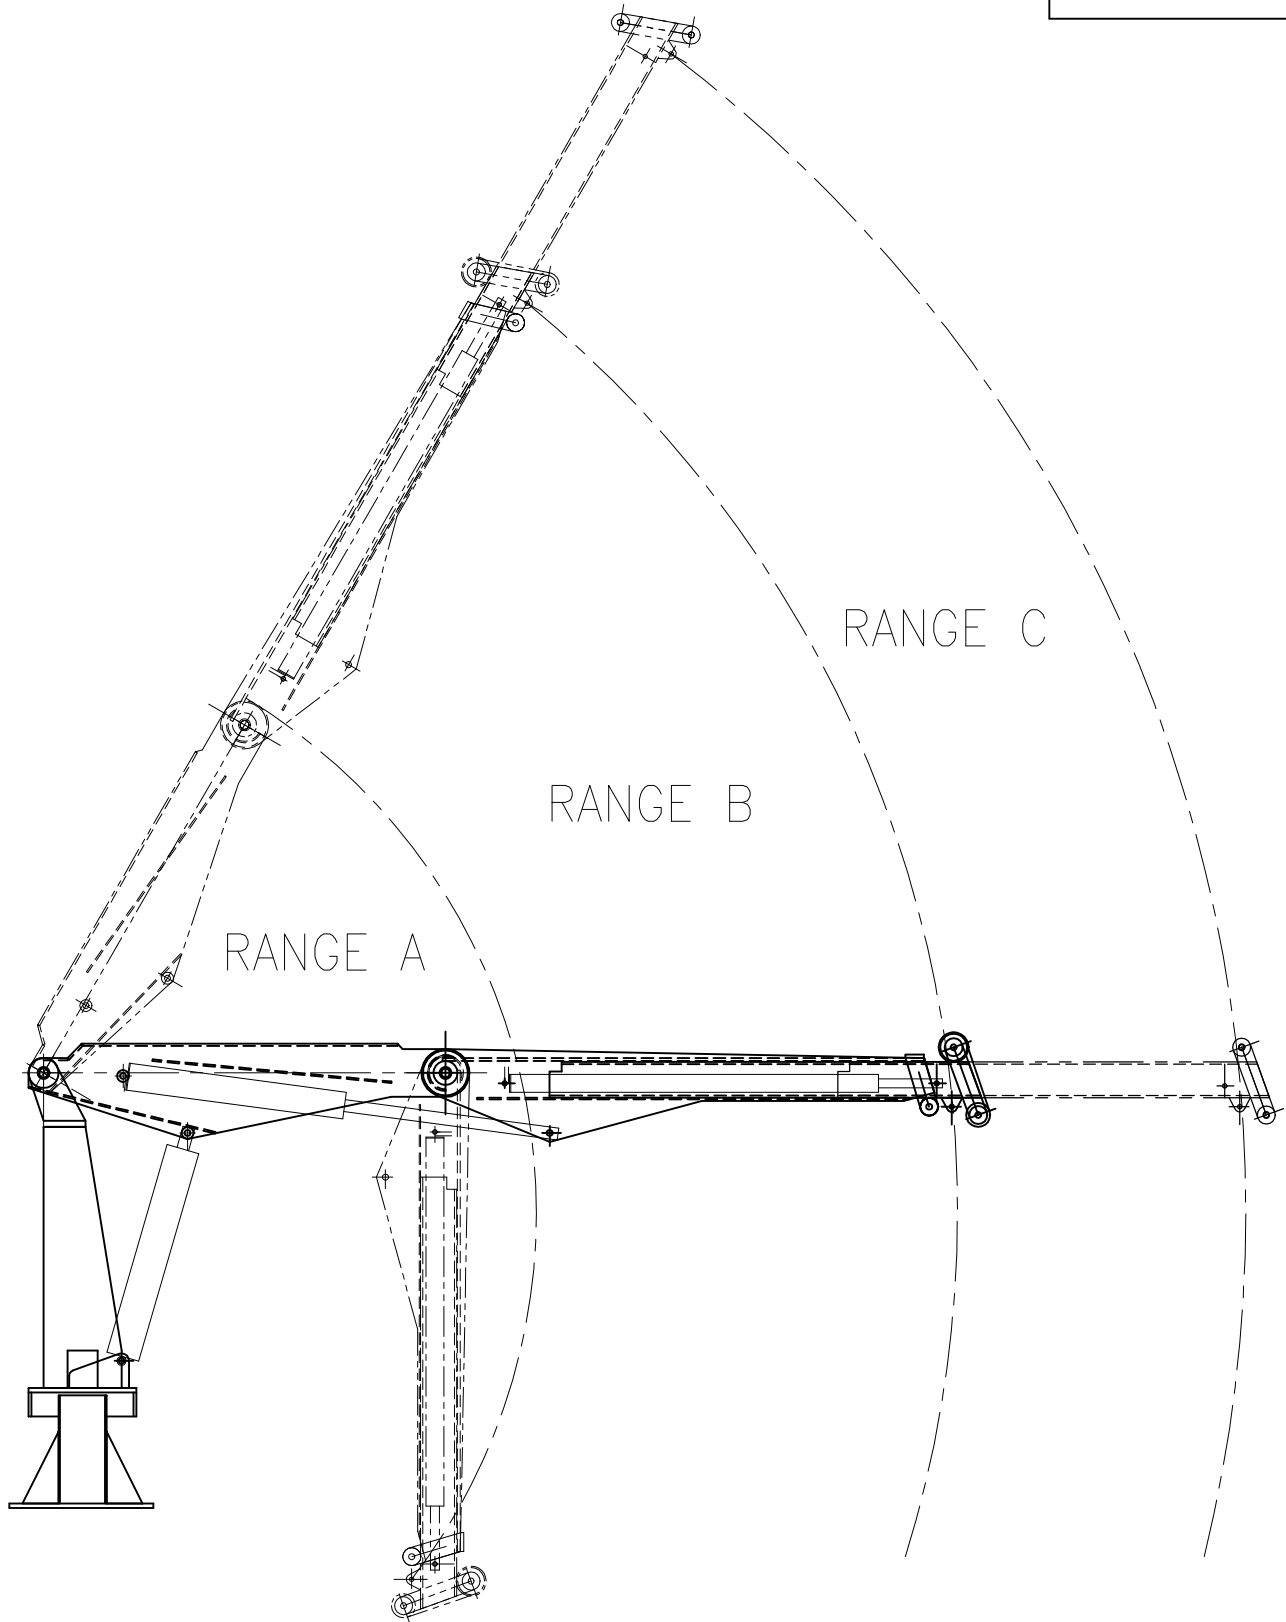

REV

DATE

ENG

DESCRIPTION

*Air Technical Industries*

7501 CLOVER AVE. - MENTOR, OHIO

TITLE KNUCKLE KRANE

KK

DWG. Type LOAD CHART MATERIAL

DRAWN VN

DATE 10/28/2009

SCALE N.T.S.

REVISION -