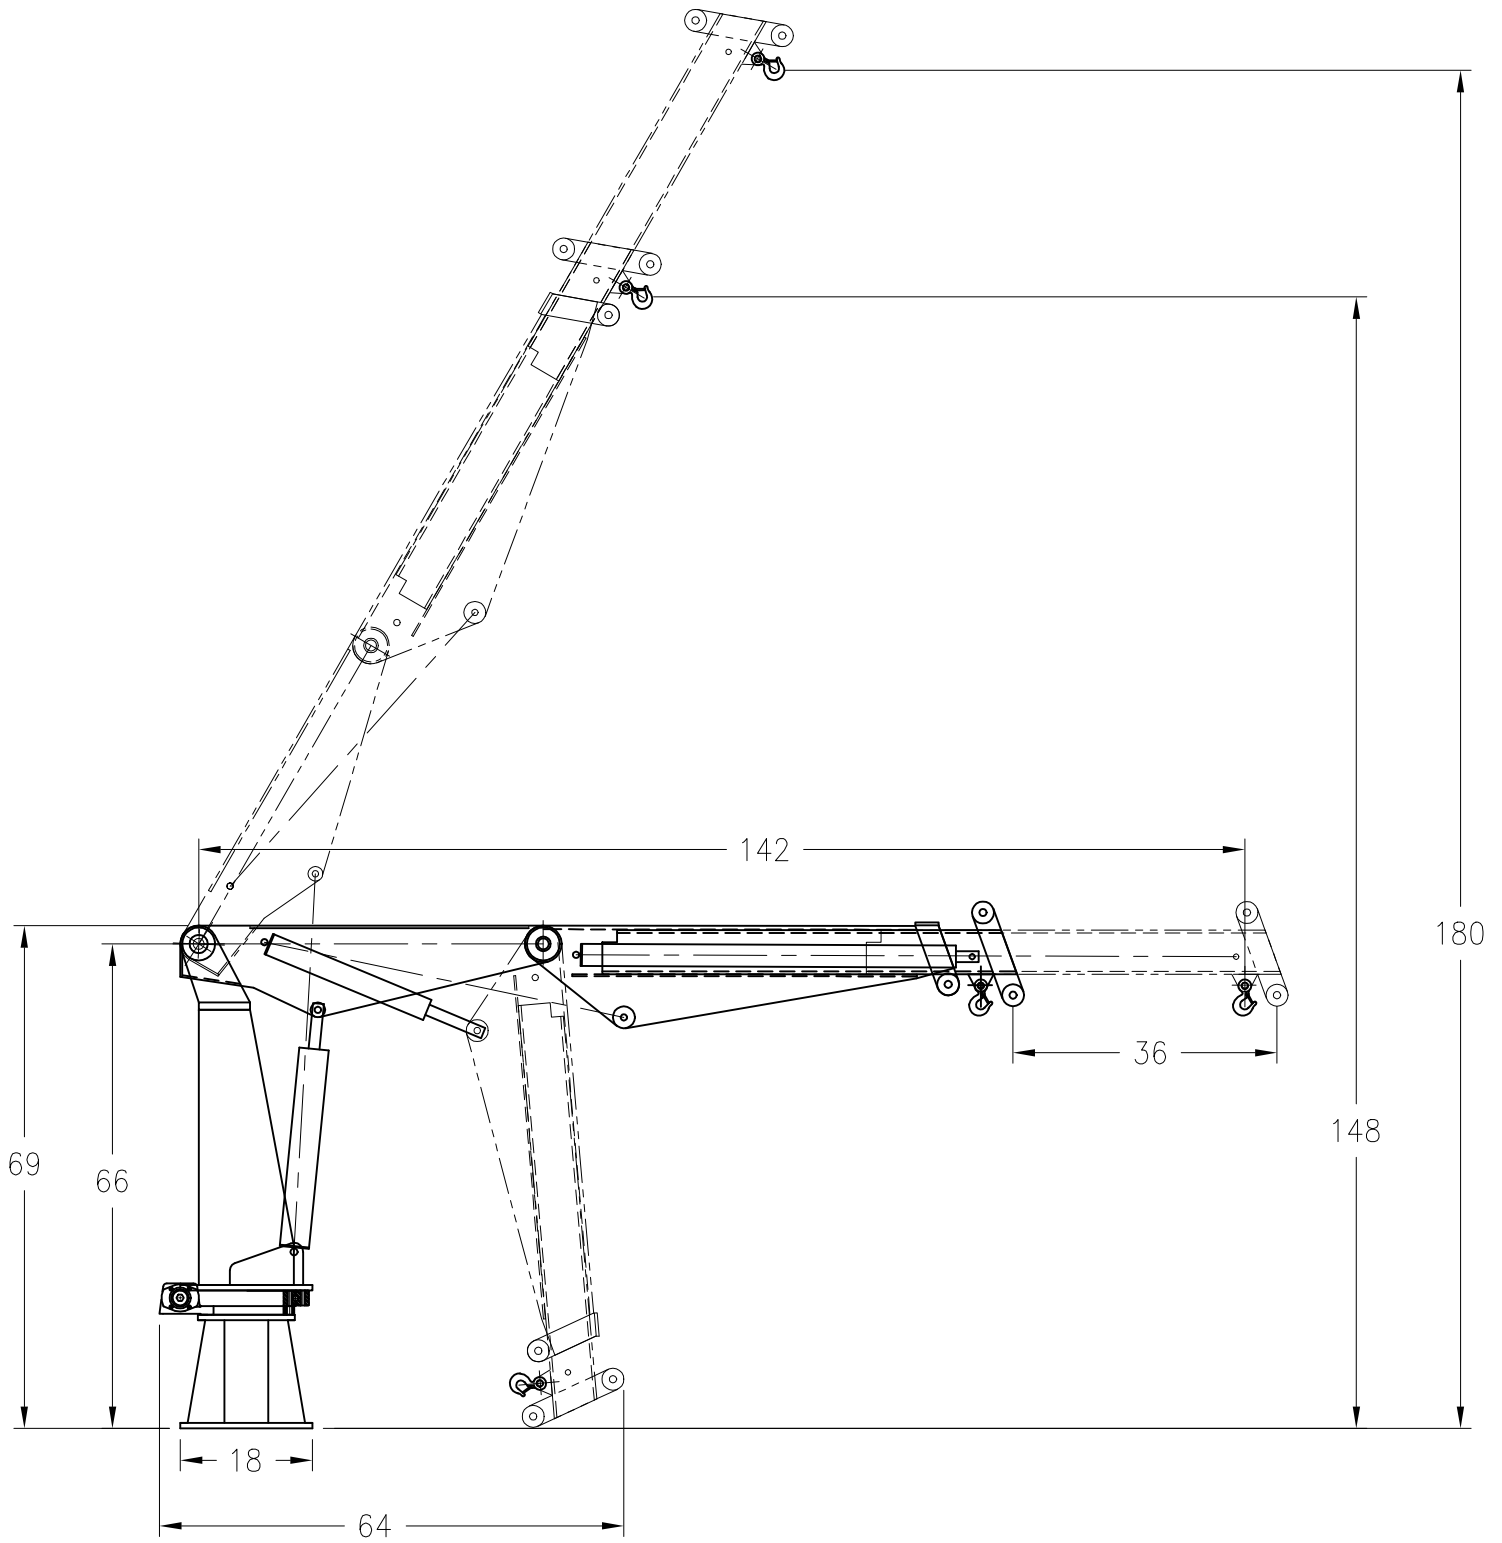

REV

DATE

ENG

DESCRIPTION

Air Technical Industries
 7501 CLOVER AVE. - MENTOR, OHIO

TITLE TRUCK-MOUNTED KNUCKLE KRANE

KK-2000

DWG. Type LAYOUT

MATERIAL

DRAWN VN

DATE 8/14/2008

SCALE N.T.S.

REVISION -