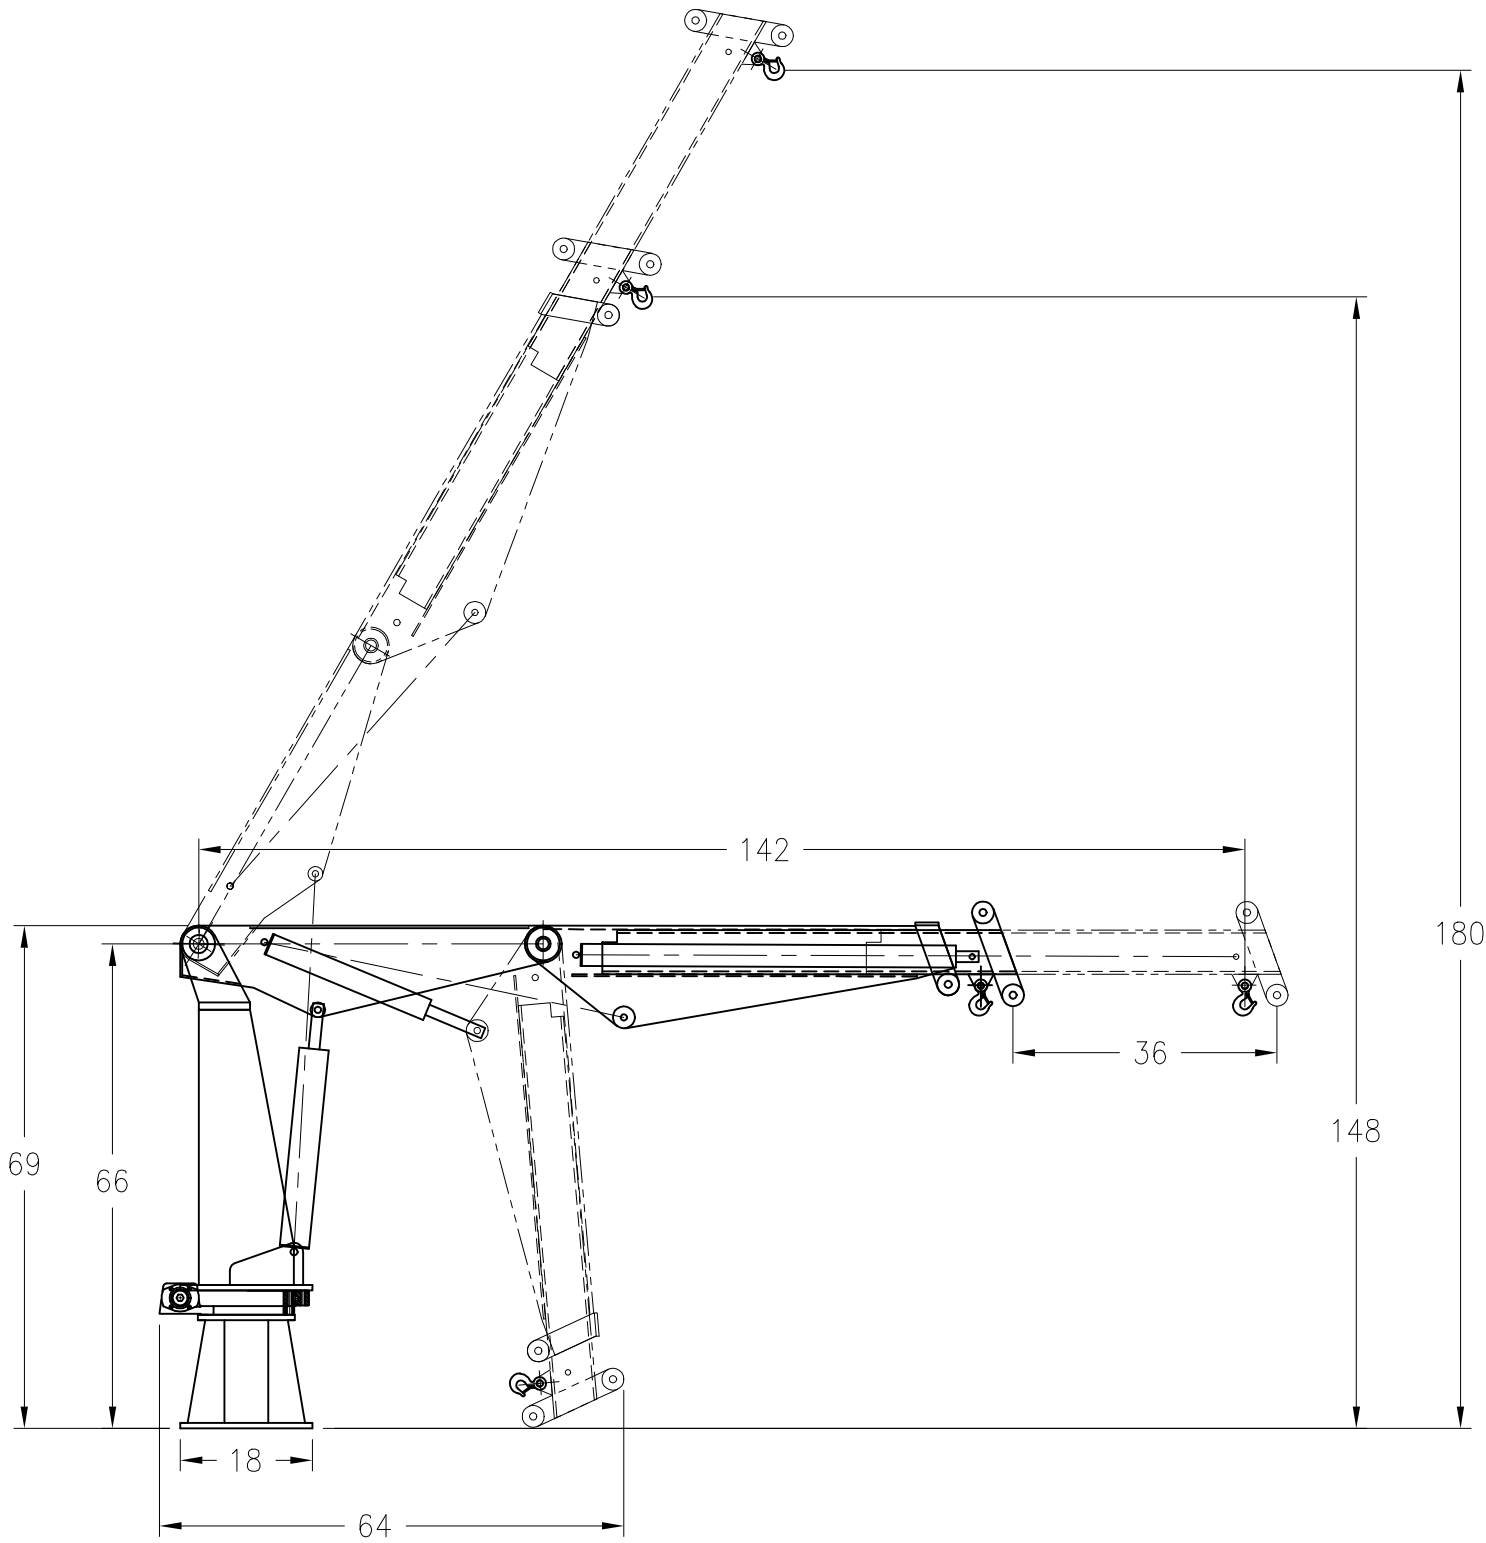

REV

DATE

ENG

DESCRIPTION

Air Technical Industries
 7501 CLOVER AVE. - MENTOR, OHIO

TITLE TRUCK-MOUNTED KNUCKLE KRANE

KK-2000

DWG. Type LAYOUT

MATERIAL

DRAWN VN

DATE 8/14/2008

SCALE N.T.S.

REVISION

-