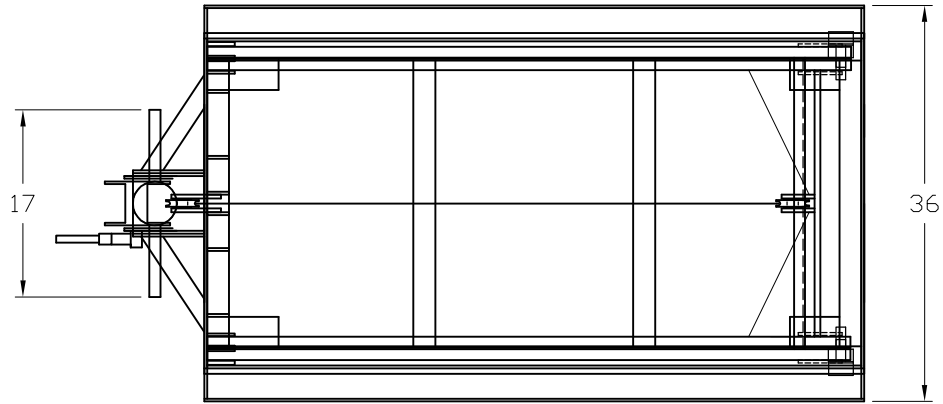

REV

DATE

ENG

DESCRIPTION

*Air Technical Industries*

7501 CLOVER AVE. - MENTOR, OHIO

TITLE MECHANICAL LIFT TABLE - WINCH STYLE

MLTM-13660W-W

DWG. Type LAYOUT

MATERIAL

DRAWN VN

DATE 4/15/2014

SCALE N.T.S.

REVISION -