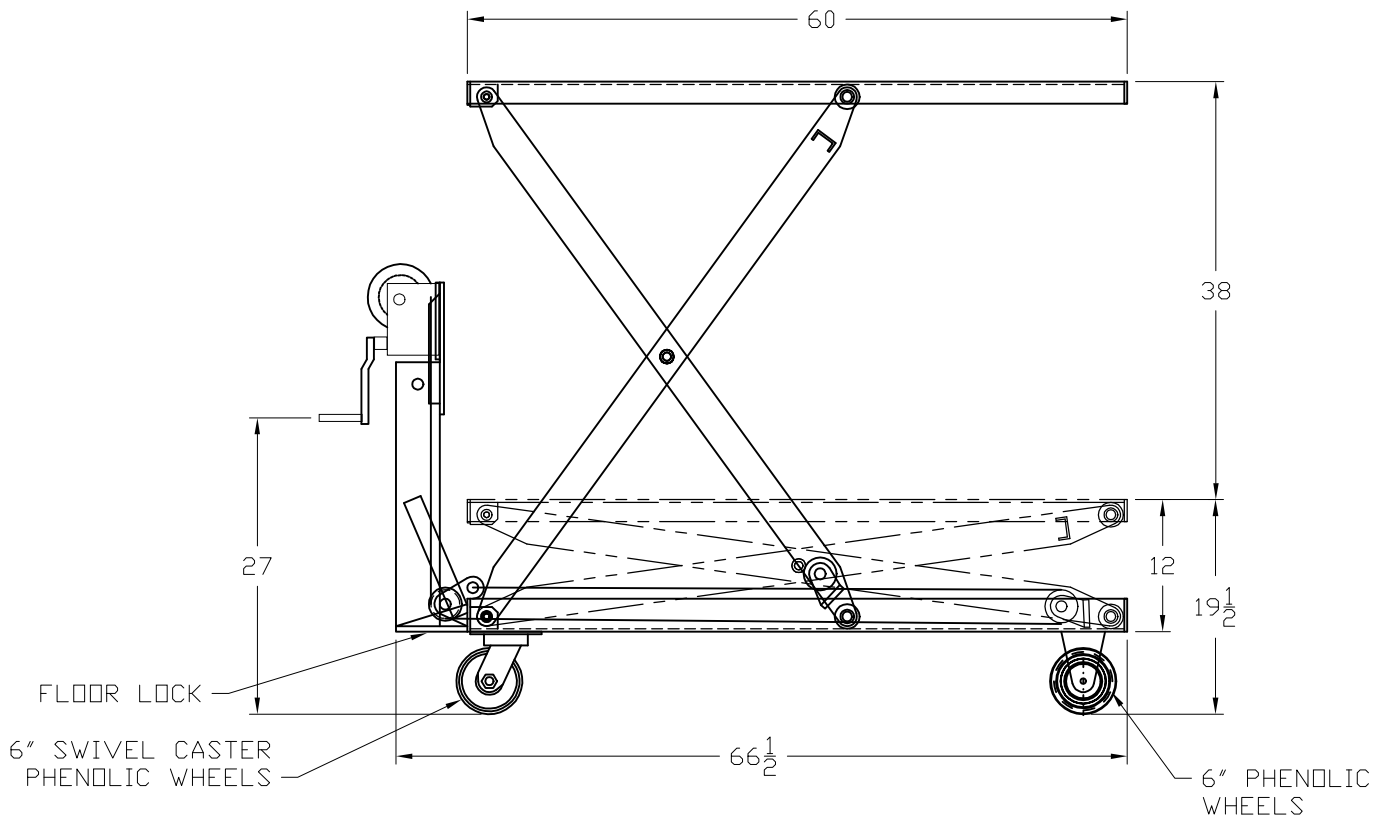

REV

DATE

ENG

DESCRIPTION

*Air Technical Industries*

7501 CLOVER AVE. - MENTOR, OHIO

TITLE MECHANICAL LIFT TABLE - WINCH STYLE

MLTM-13660W-W

DWG. Type LAYOUT

MATERIAL

DRAWN VN

DATE 4/15/2014

SCALE N.T.S.

REVISION -