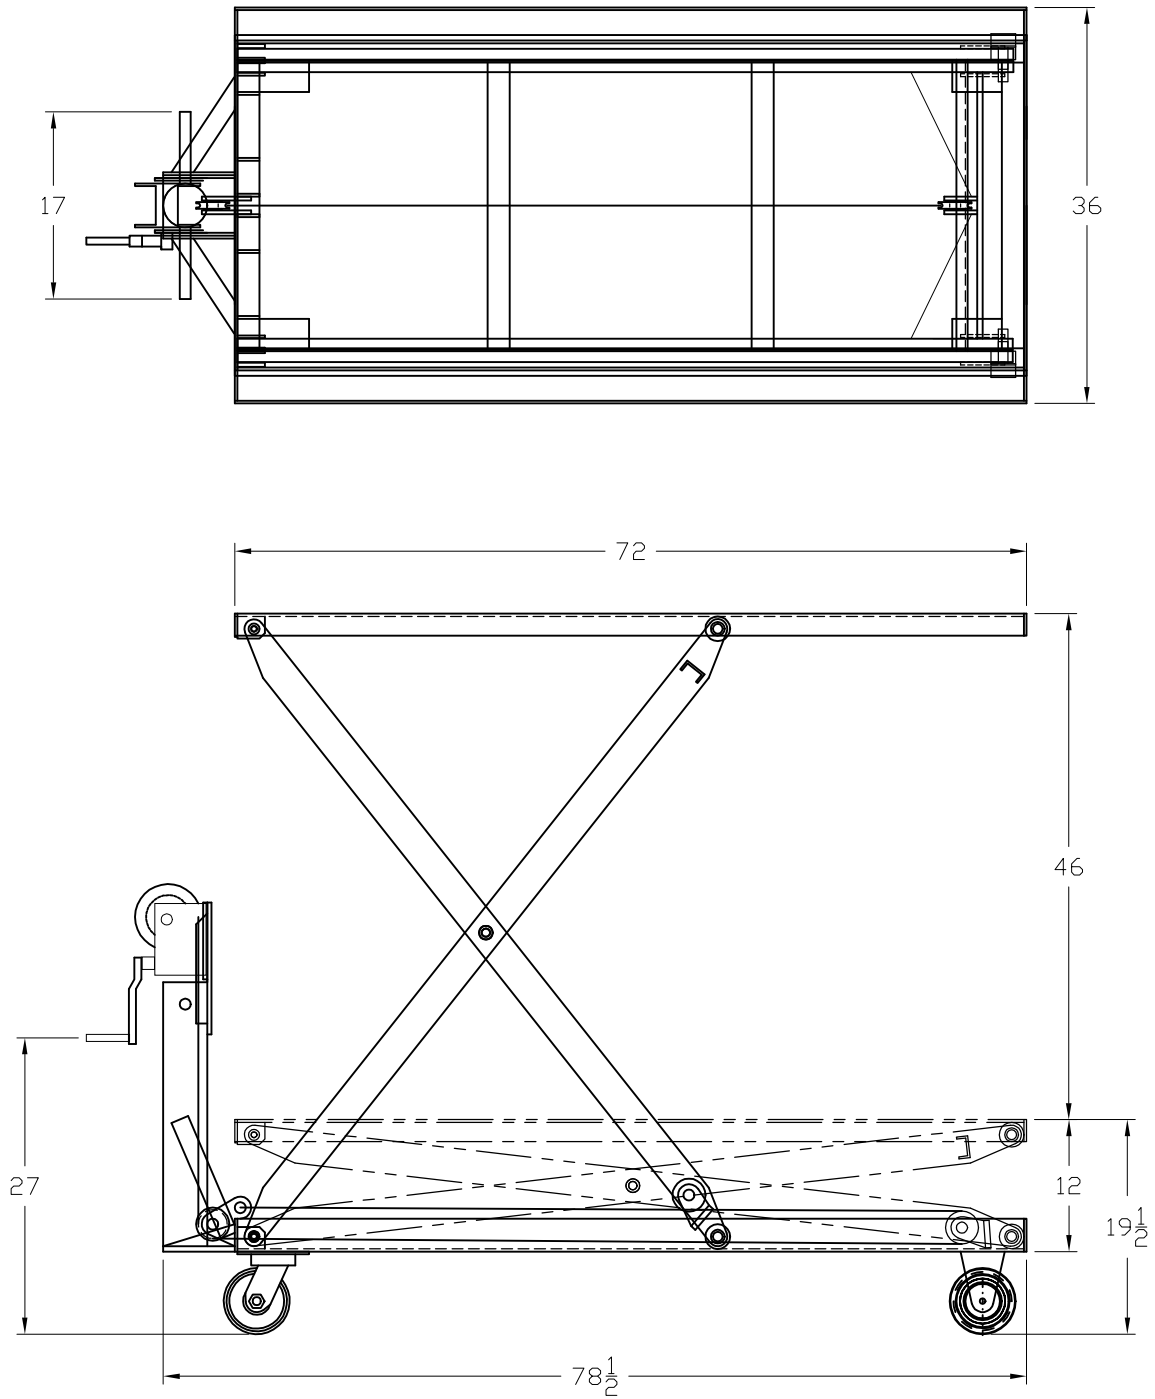

REV

DATE

ENG

DESCRIPTION

*Air Technical Industries*

7501 CLOVER AVE. - MENTOR, OHIO

TITLE MECHANICAL LIFT TABLE - WINCH STYLE

MLTM-13672W-W

DWG. Type LAYOUT

MATERIAL

DRAWN VN

DATE 7/18/2013

SCALE N.T.S.

REVISION

-