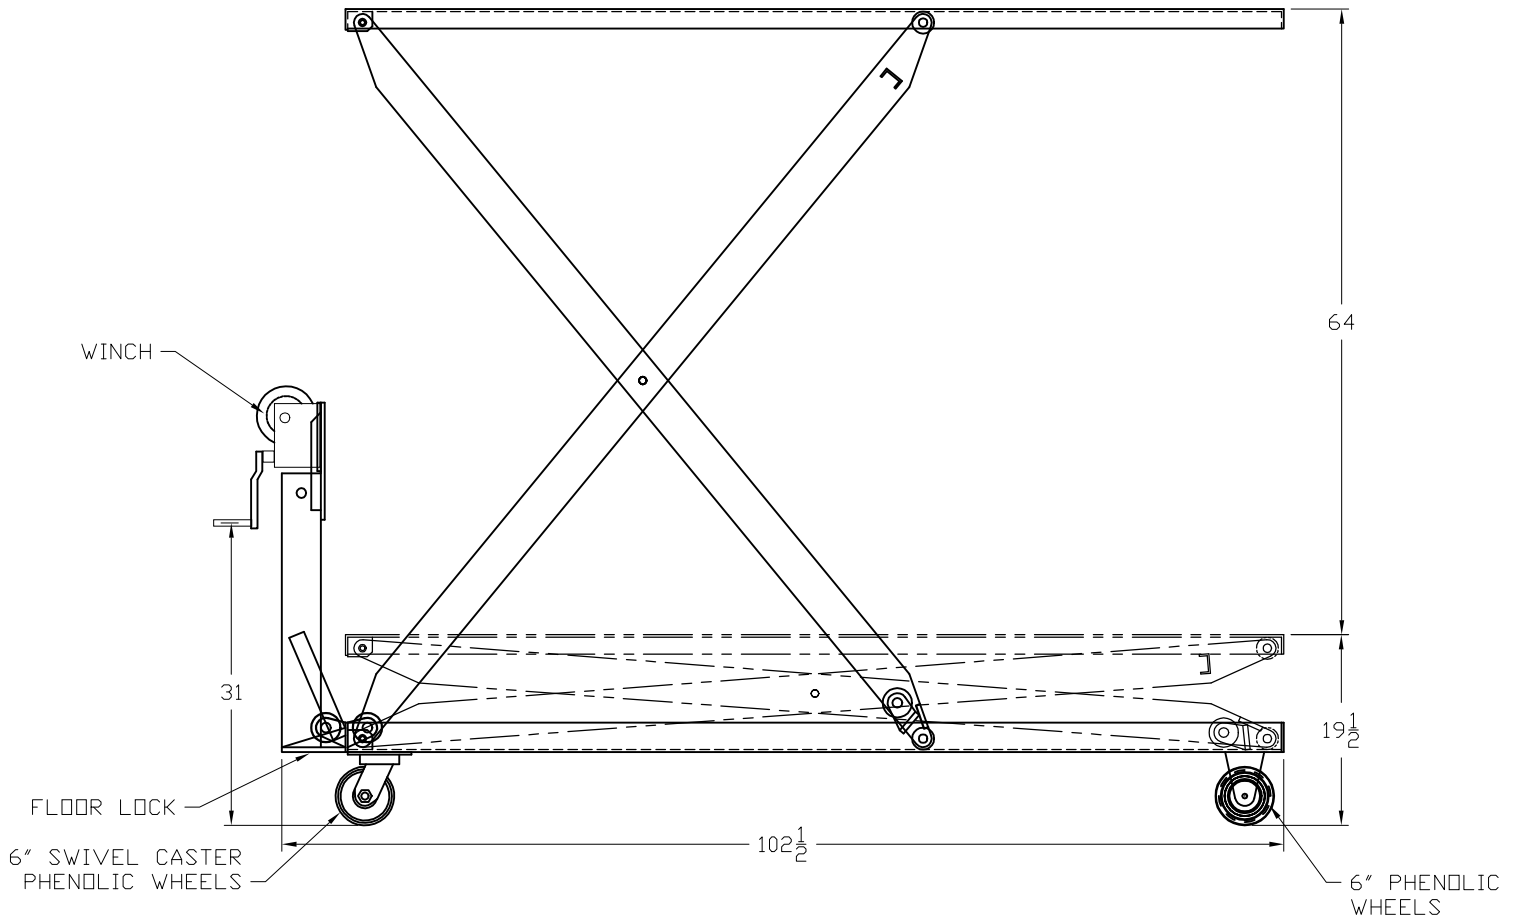

REV

DATE

ENG

DESCRIPTION

*Air Technical Industries*

7501 CLOVER AVE. - MENTOR, OHIO

TITLE MECHANICAL LIFT TABLE - WINCH STYLE

MLTM-13696W-W

DWG. Type LAYOUT

MATERIAL

DRAWN VN

DATE 9/17/2014

SCALE N.T.S.

REVISION -