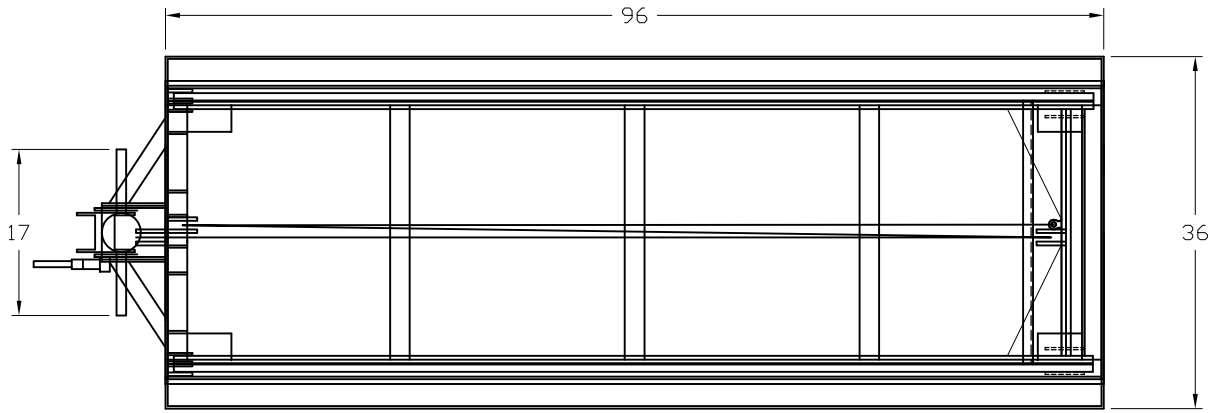

REV

DATE

ENG

DESCRIPTION

*Air Technical Industries*

7501 CLOVER AVE. - MENTOR, OHIO

TITLE MECHANICAL LIFT TABLE - WINCH STYLE

MLTM-13696W-W

DWG. Type LAYOUT

MATERIAL

DRAWN VN

DATE 9/17/2014

SCALE N.T.S.

REVISION -