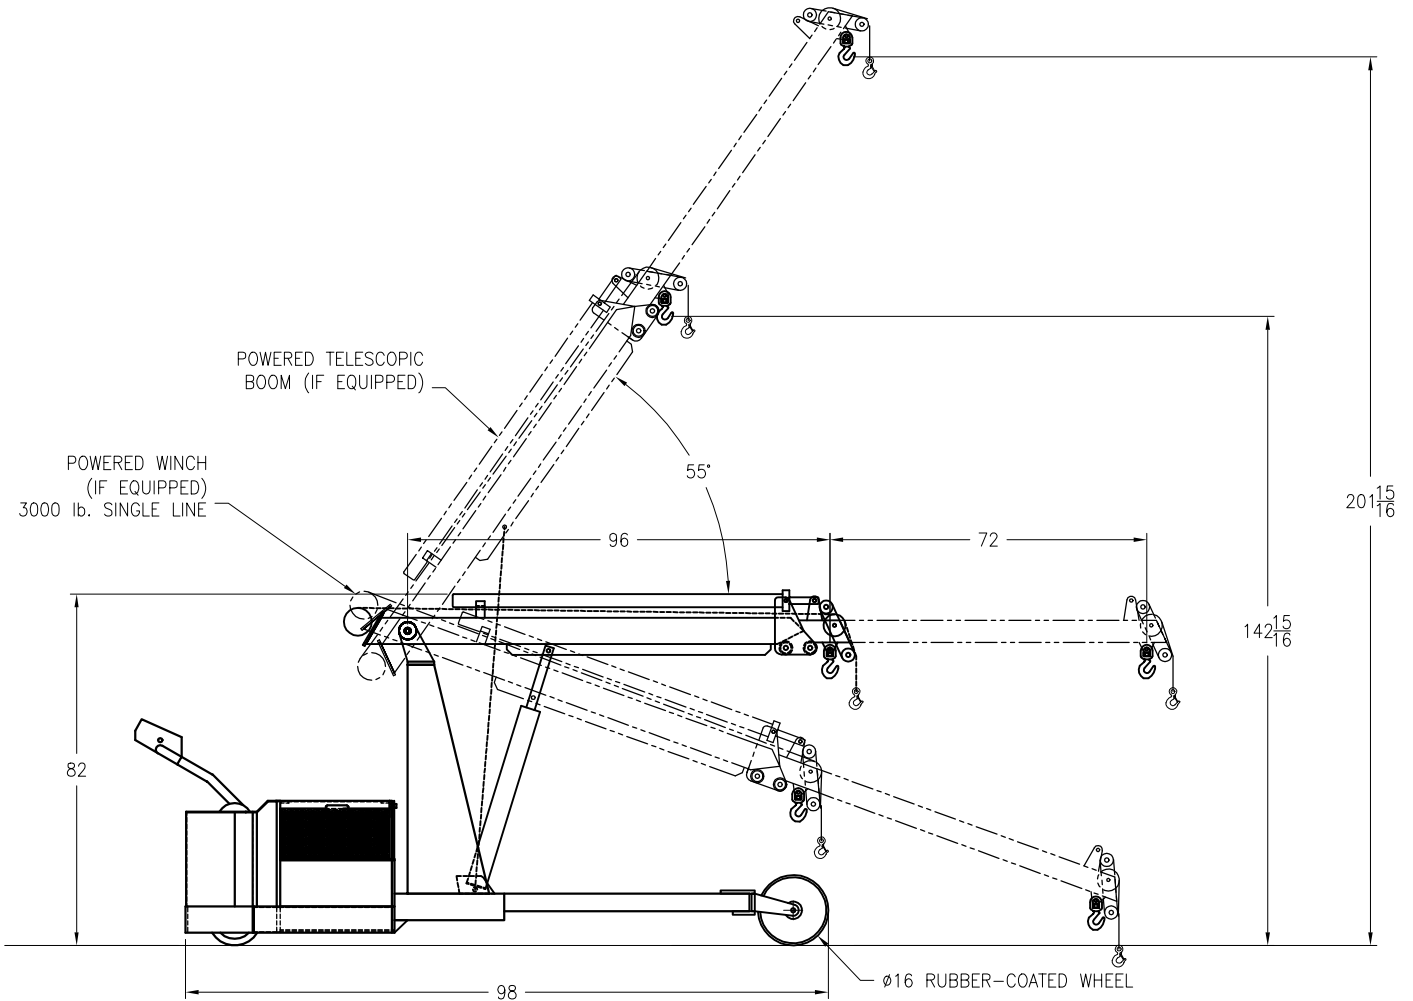

REV	DATE	ENG	DESCRIPTION
-----	------	-----	-------------

NOTES:
 - CAPACITY:
 BOOM RETRACTED: 6000 POUNDS
 BOOM EXTENDED: 3000 POUNDS

Air Technical Industries

7501 CLOVER AVE. - MENTOR, OHIO

TITLE PORT-O-GIANT, SELF-PROPELLED WALKIE

PG-6000SPBW

DWG. Type LAYOUT

MATERIAL