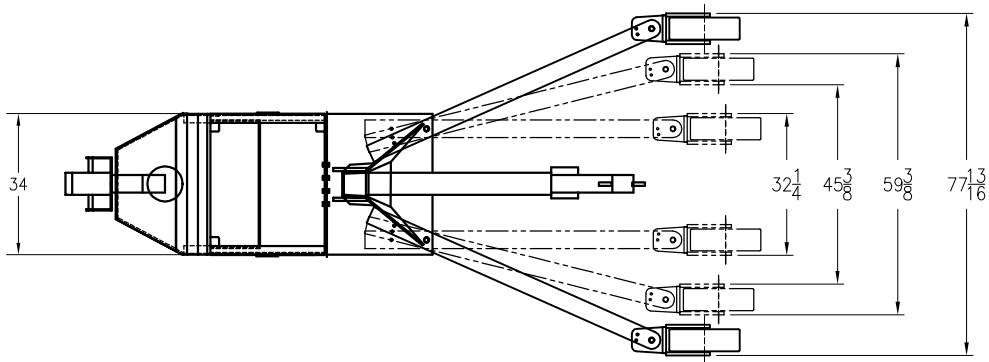

REV	DATE	ENG	DESCRIPTION
-----	------	-----	-------------

NOTES:
 - CAPACITY:
 BOOM RETRACTED: 6000 POUNDS
 BOOM EXTENDED: 3000 POUNDS

Air Technical Industries

7501 CLOVER AVE. - MENTOR, OHIO

TITLE PORT-O-GIANT, SELF-PROPELLED WALKIE

PG-6000SPBW

DWG. Type LAYOUT

MATERIAL