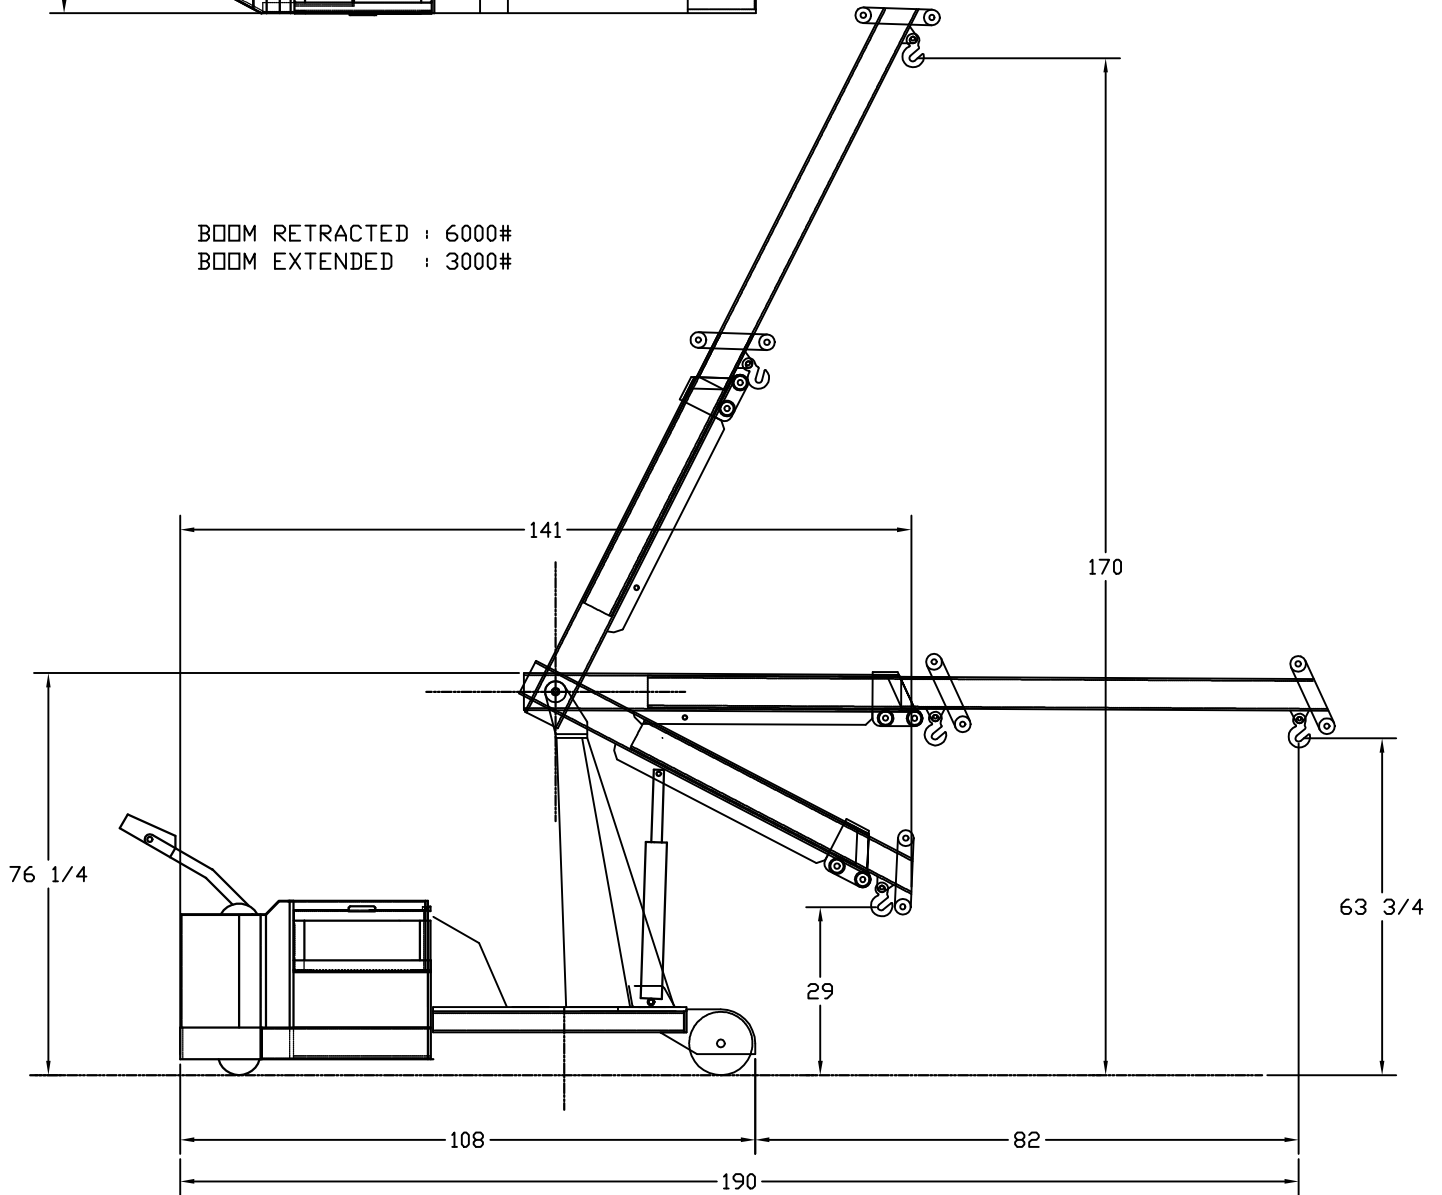

REV	DATE	ENG	DESCRIPTION
-----	------	-----	-------------

BOOM RETRACTED : 6000#  
 BOOM EXTENDED : 3000#

*Air Technical Industries*

7501 CLOVER AVE. - MENTOR, OHIO

TITLE

RBC-6000-SPBW

DWG. Type

MATERIAL

DRAWN RAF

DATE 01/29/02

SCALE N.T.S.

REVISION -