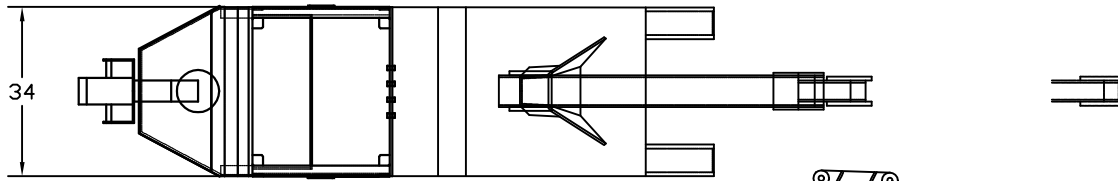

REV	DATE	ENG	DESCRIPTION
-----	------	-----	-------------

BOOM RETRACTED : 6000#  
 BOOM EXTENDED : 3000#

*Air Technical Industries*

7501 CLOVER AVE. - MENTOR, OHIO

TITLE

RBC-6000-SPBW

DWG. Type

MATERIAL