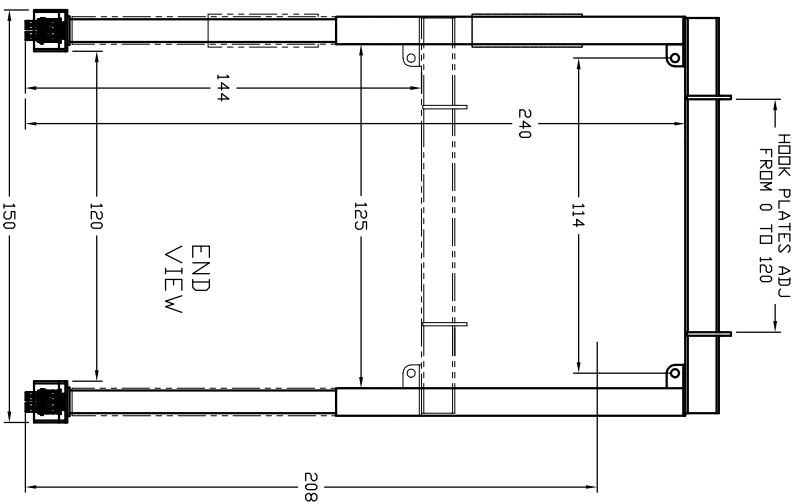

- NOTES:
 - CAPACITY: 60,000 POUNDS
 - 25HP 230/460V 3-PHASE POWERPACK WITH
 PUSH BUTTON CONTROL ON 20 FT. CORD

Air Technical Industries
 7501 CLOVER AVE. - MENTOR, OHIO

TITLE LAYOUT

TELE-MAST STRADDLE CRANE

PART No. TMSC-60101225E MATERIAL

DRAWN VN DATE 4/27/2013 SCALE N.T.S.

APPROVED