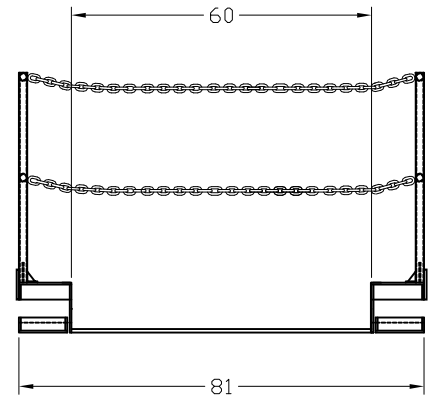

REV	DATE	ENG	DESCRIPTION
-----	------	-----	-------------

POWERPACK

Air Technical Industries
7501 CLOVER AVE. — MENTOR, OHIO

TITLE

ZDK-660120

DWG. Type LAYOUT

MATERIAL

DRAWN IL