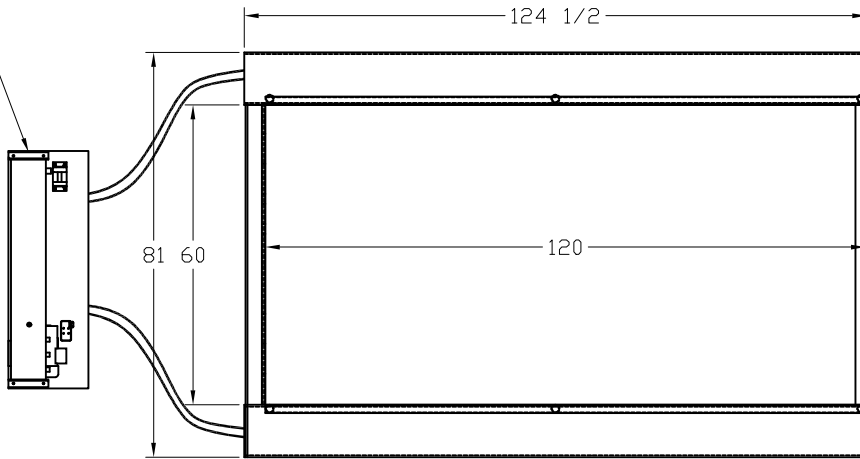

REV	DATE	ENG	DESCRIPTION
-----	------	-----	-------------

POWERPACK

Air Technical Industries
7501 CLOVER AVE. — MENTOR, OHIO

TITLE

ZDK-660120

DWG. Type LAYOUT

MATERIAL

DRAWN IL