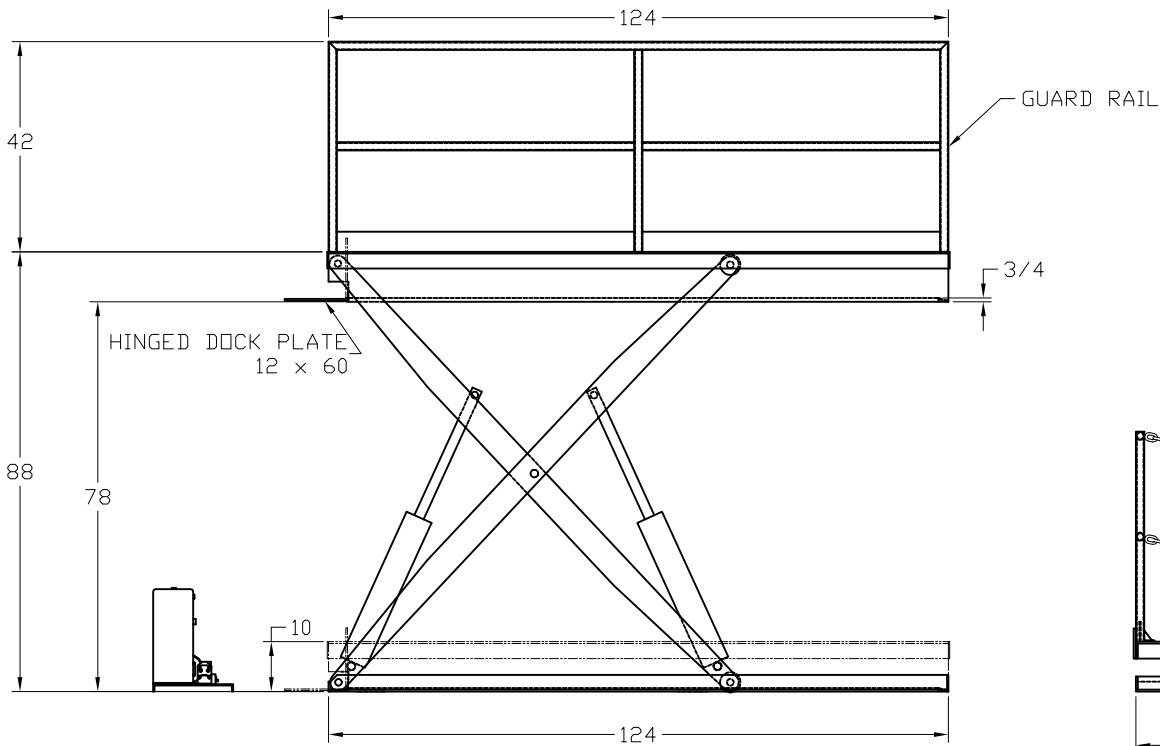

REV	DATE	ENG	DESCRIPTION
-----	------	-----	-------------

POWERPACK

Air Technical Industries
7501 CLOVER AVE. — MENTOR, OHIO

TITLE

ZDK-660120

DWG. Type LAYOUT

MATERIAL

DRAWN IL