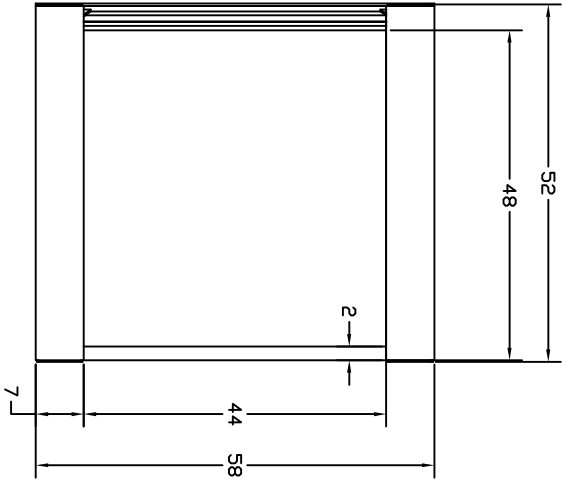

ZLLCP4448

REV	DATE	ENG	DESCRIPTION
-----	------	-----	-------------

<p><i>Air Technical Industries</i> 7501 CLOVER AVE. - MENTOR, OHIO</p>			
TITLE	ZLLPC-4448E		
DWG. Type	ZERO-LOW	LOW PROFILE	MATERIAL
DRAWN	CWD	DATE	7/19/99
SCALE	N.T.S.		REVISION
			-