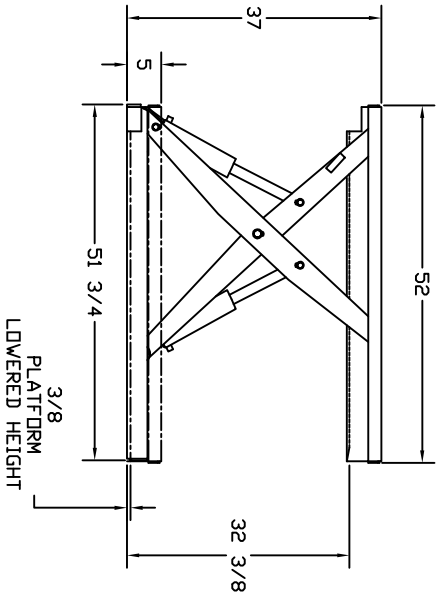

ZLLCP4448

REV	DATE	ENG	DESCRIPTION
-----	------	-----	-------------

<p><i>Air Technical Industries</i> 7501 CLOVER AVE. - MENTOR, OHIO</p>			
TITLE	ZLLPC-4448E		
DWG. Type	ZERO-LOW	LOW PROFILE	MATERIAL
DRAWN	CWD	DATE	7/19/99
SCALE	N.T.S.		REVISION
			-