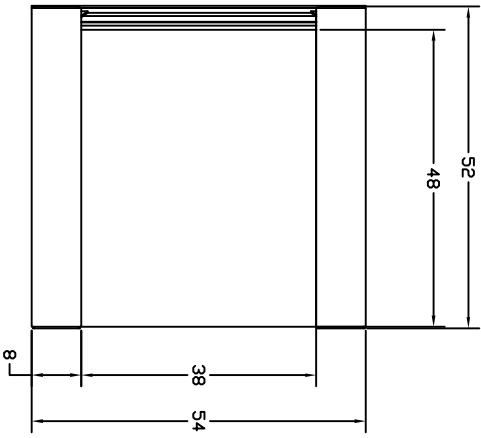

ZLLPF3848

*Air Technical Industries*  
7501 CLOVER AVE. - MENTOR, OHIO

TITLE ZLLPF-3848E

ZERO-LOW LOW PROFILE

DWG. Type MATERIAL

DRAWN CWD

DATE 3/3/00

SCALE N.T.S.