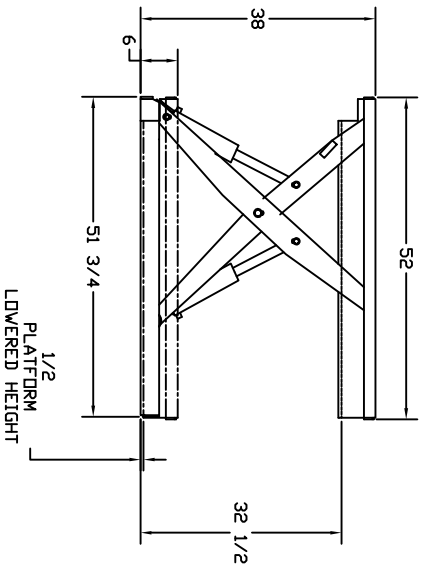

ZLLPF3848

*Air Technical Industries*  
7501 CLOVER AVE. - MENTOR, OHIO

TITLE ZLLPF-3848E

ZERO-LOW LOW PROFILE

DWG. Type MATERIAL

DRAWN CWD

DATE 3/3/00

SCALE N.T.S.