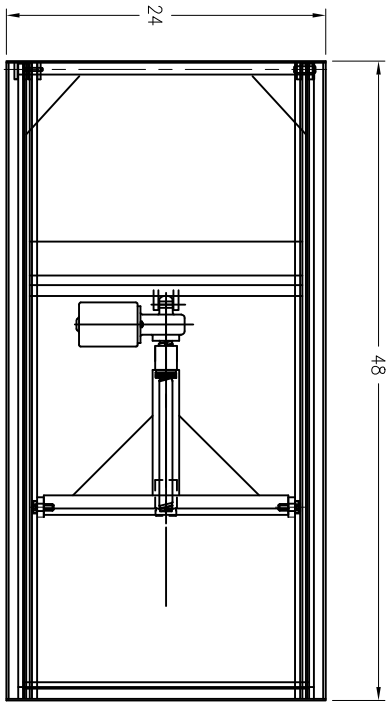

BALL SCREW ACTUATOR
40 : 1 RATIO, 17" STROKE
12 VDC, MODEL 85200

Air Technical Industries
7501 CLOVER AVE. — MENTOR, OHIO

TITLE LAYOUT

DOUBLE MINI SCISSORS LIFT

PART No. DMSL-2448E

MATERIAL

DRAWN IL

DATE 11/13/03