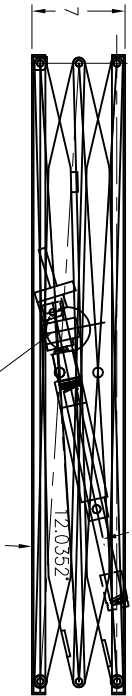

BALL SCREW ACTUATOR
40 : 1 RATIO, 17" STROKE
12 VDC, MODEL 85200

Air Technical Industries
7501 CLOVER AVE. — MENTOR, OHIO

TITLE LAYOUT

DOUBLE MINI SCISSORS LIFT

PART No. DMSL-2448E

MATERIAL

DRAWN IL

DATE 11/13/03