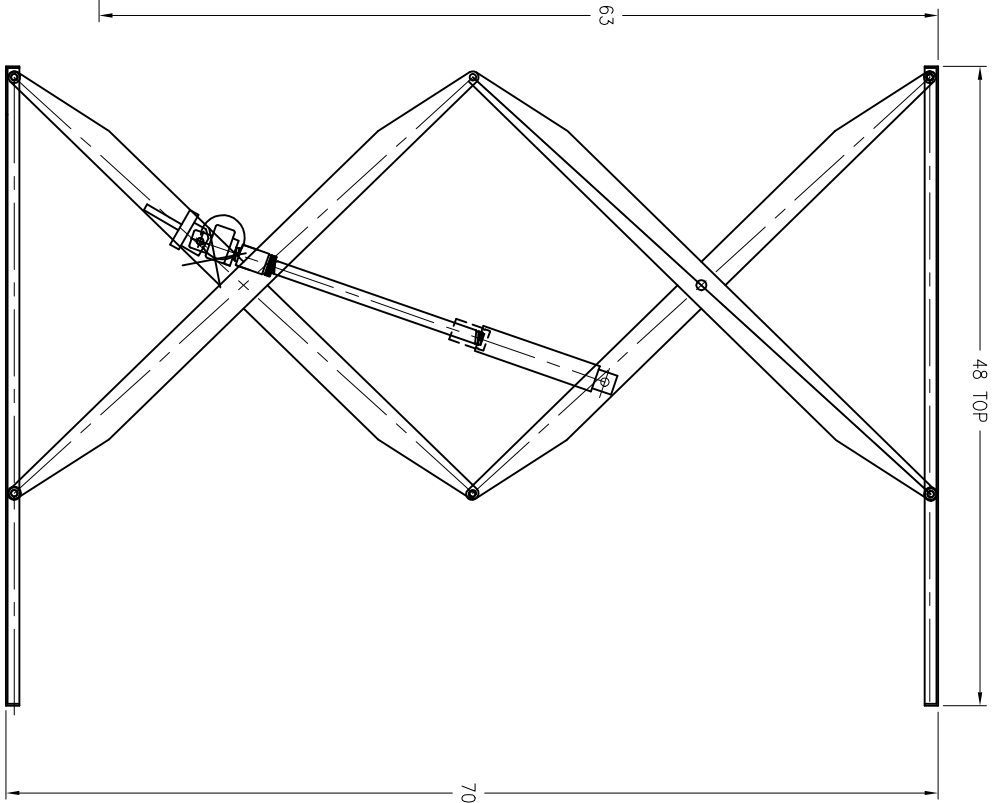

BALL SCREW ACTUATOR
40 : 1 RATIO, 17" STROKE
12 VDC, MODEL 85200

Air Technical Industries
7501 CLOVER AVE. — MENTOR, OHIO

TITLE LAYOUT

DOUBLE MINI SCISSORS LIFT

PART No. DMSL-2448E

MATERIAL

DRAWN IL

DATE 11/13/03