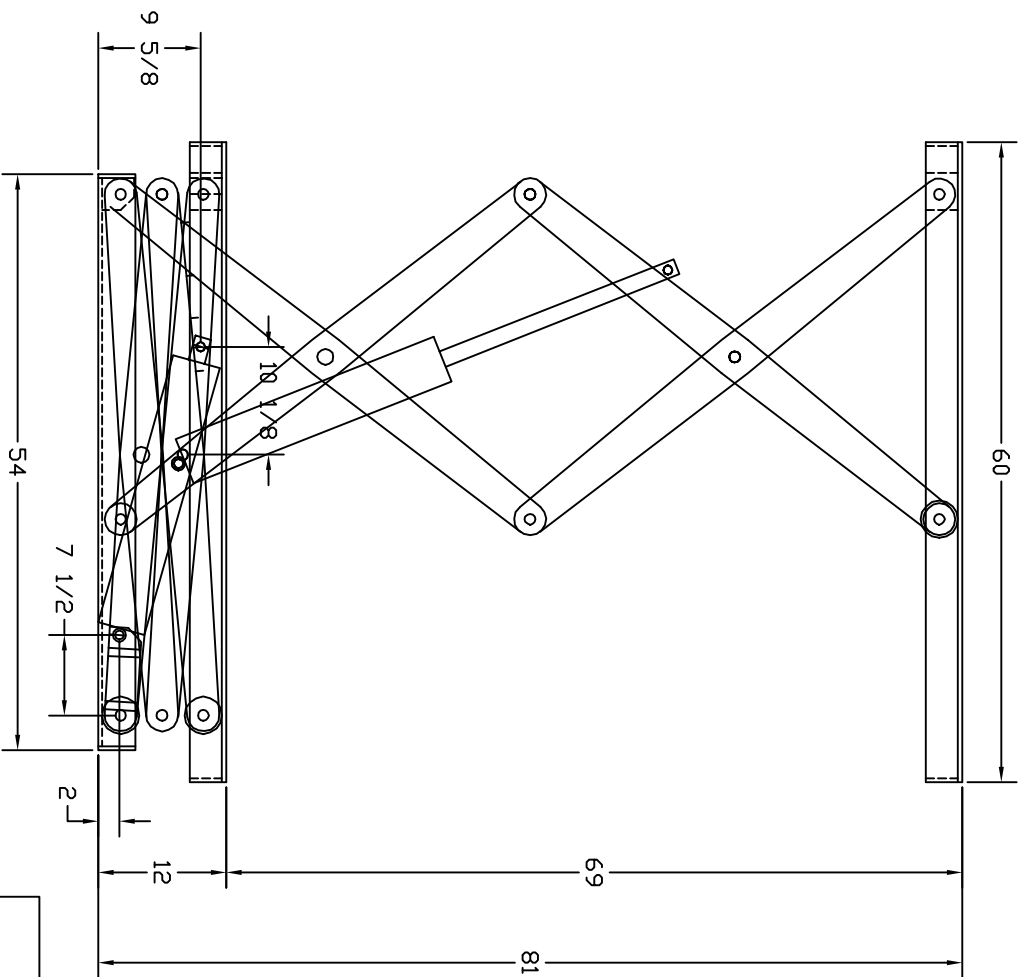

ITEM

Capacity: 4,000lbs

Air Technical Industries
7501 CLOVER AVE. - MENTOR, OHIO

TITLE DSL-44260

Double Scissor Lift Table

PART No. PART #

MATERIAL

DRAWN RLM

DATE

SCALE N.T.S.

APPROVED

W/□#