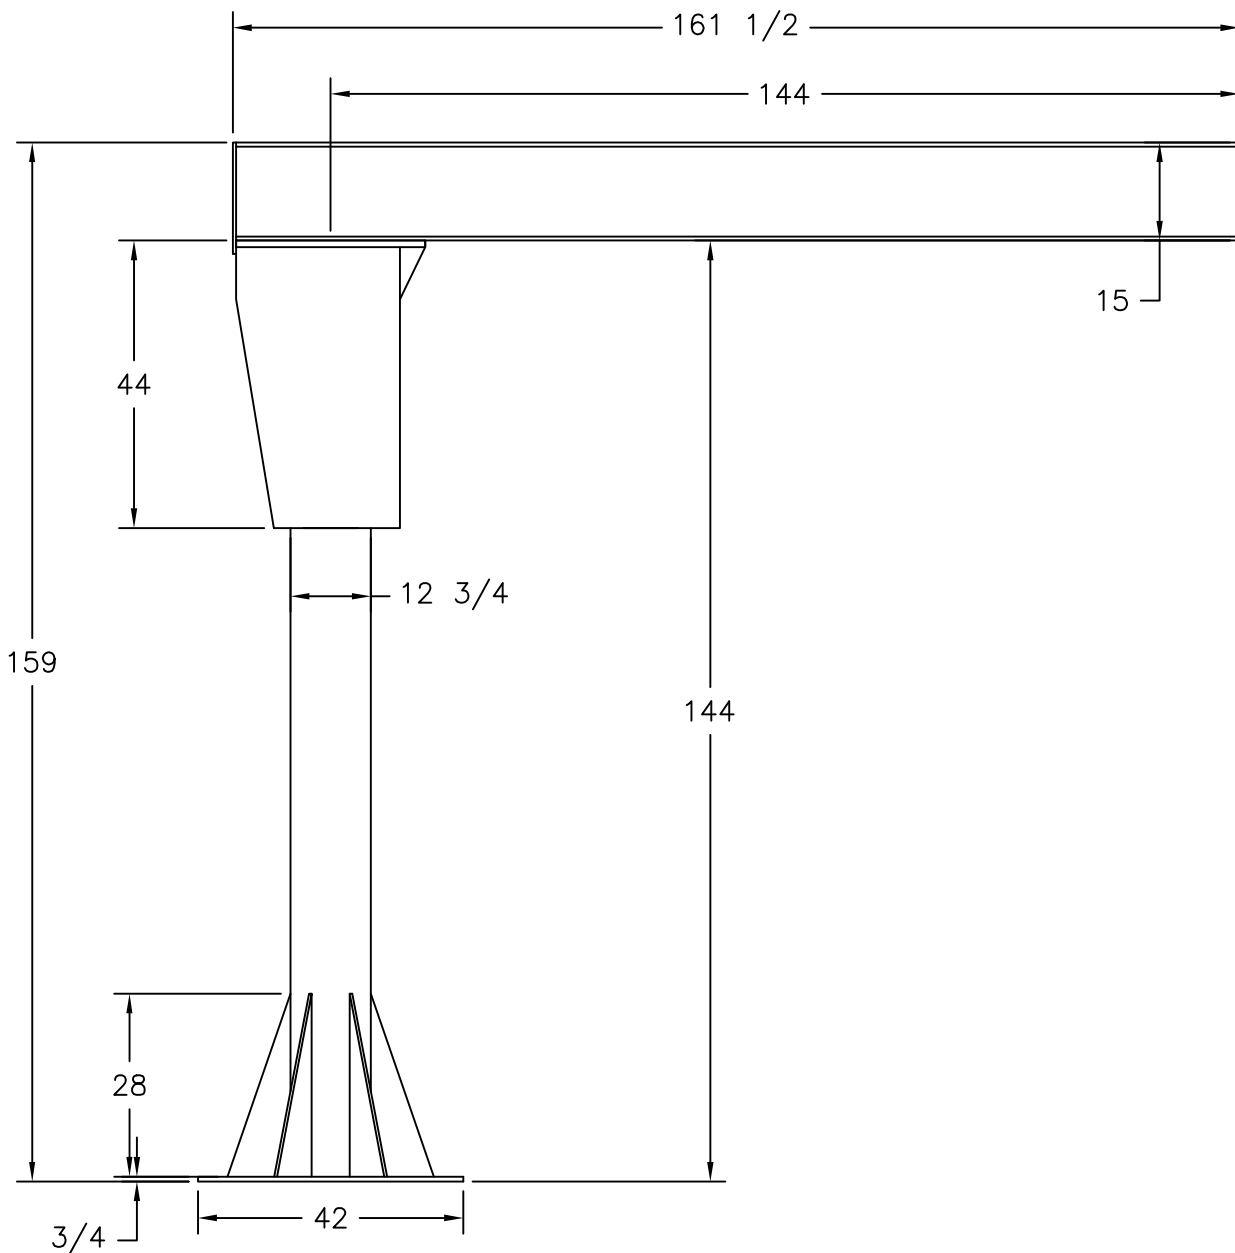

REV

DATE

ENG

DESCRIPTION

1 1/4" ANCHORS ON  
38" B.C. 6 PLACES

*Air Technical Industries*

7501 CLOVER AVE. - MENTOR, OHIO

TITLE

JC-41212

DWG. Type LAYOUT

MATERIAL

DRAWN VN

DATE 8/3/2009

SCALE N.T.S.

REVISION -