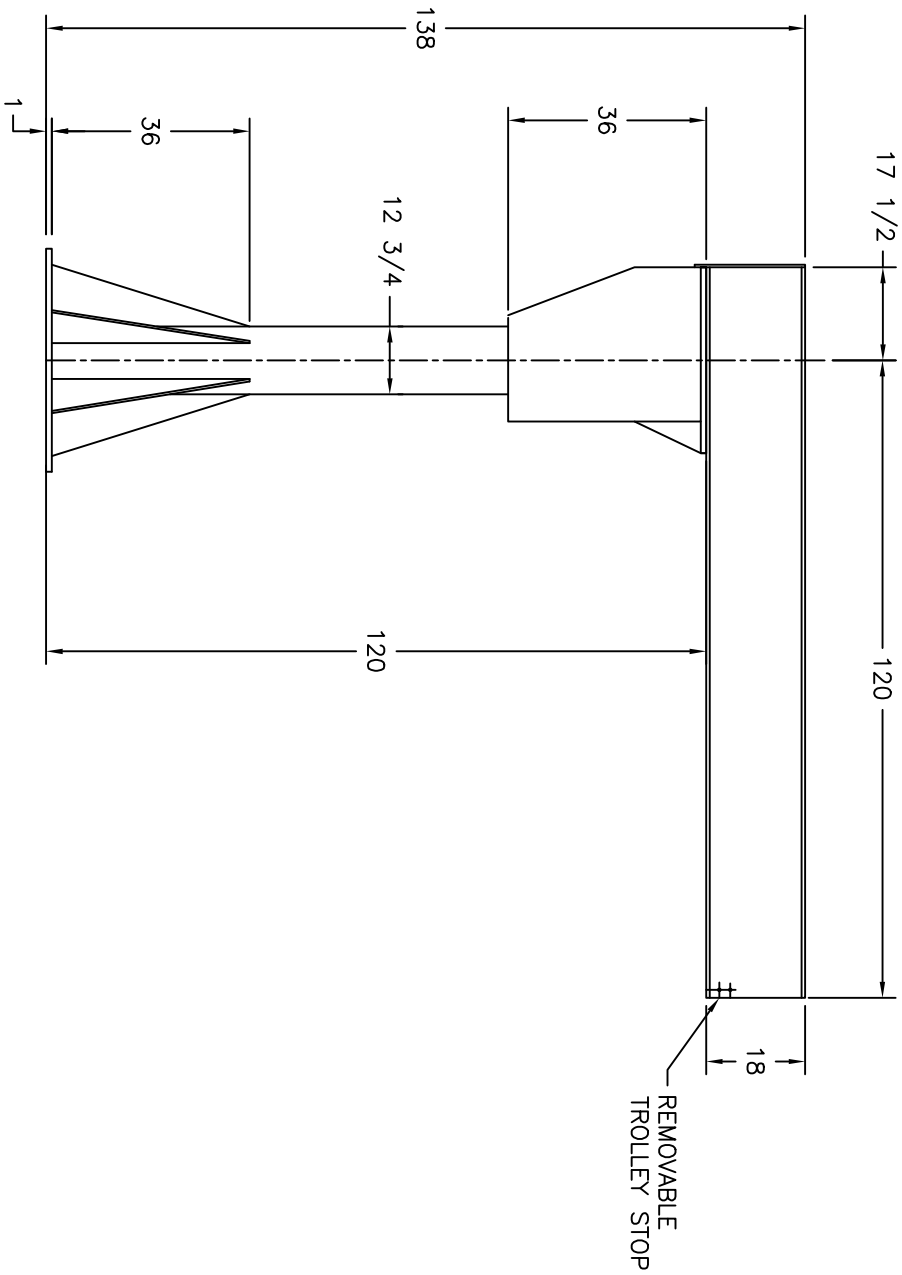

DIMENSIONAL

Air Technical Industries
7501 CLOVER AVE. - MENTOR, OHIO

TITLE
JC61010

JIB CRANE

DWG. Type

MATERIAL

DRAWN
VN

DATE
5/8/2014

SCALE
N.T.S.

REVISION

—

REV DATE ENG DESCRIPTION