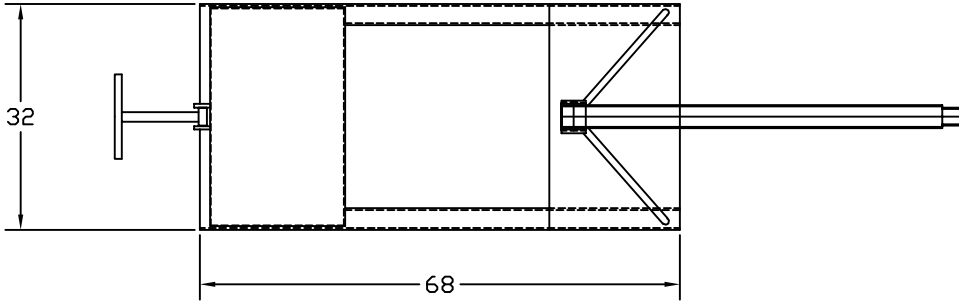

REV	DATE	ENG	DESCRIPTION
-----	------	-----	-------------

Air Technical Industries

7501 CLOVER AVE. - MENTOR, OHIO

TITLE REVERSIBLE BOOM CRANE

RBC-1000/2000/3000

DWG. Type LAYOUT

MATERIAL

DRAWN VN