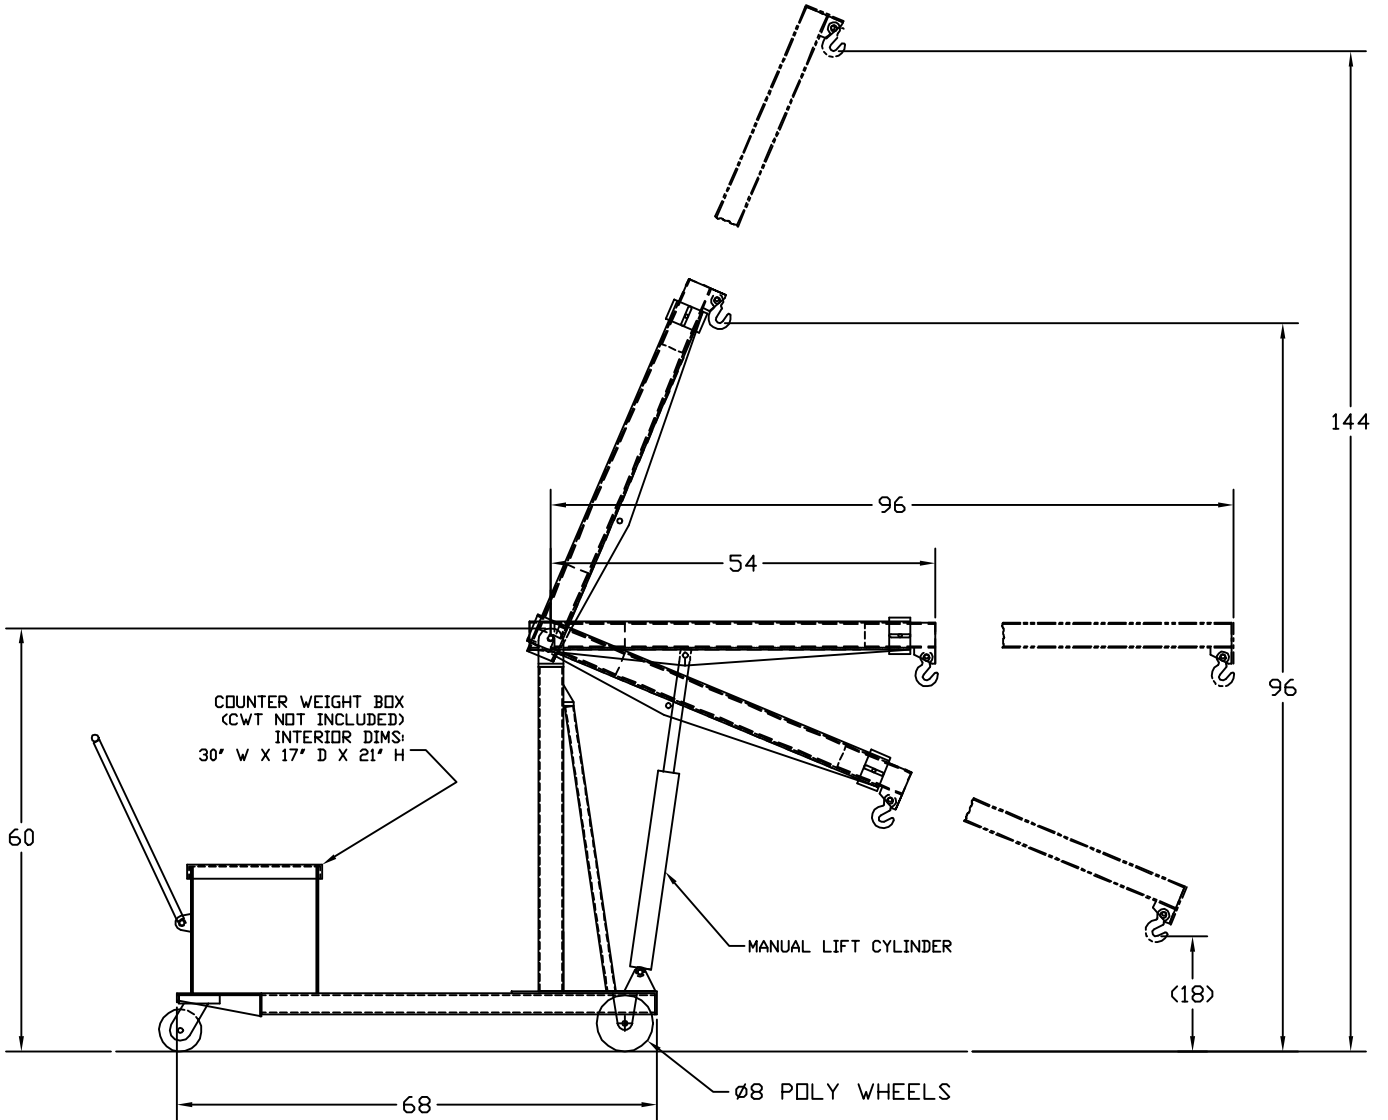

REV	DATE	ENG	DESCRIPTION
-----	------	-----	-------------

Air Technical Industries

7501 CLOVER AVE. - MENTOR, OHIO

TITLE REVERSIBLE BOOM CRANE

RBC-1000/2000/3000

DWG. Type LAYOUT

MATERIAL

DRAWN VN

DATE 3/24/21

SCALE N.T.S.

REVISION -