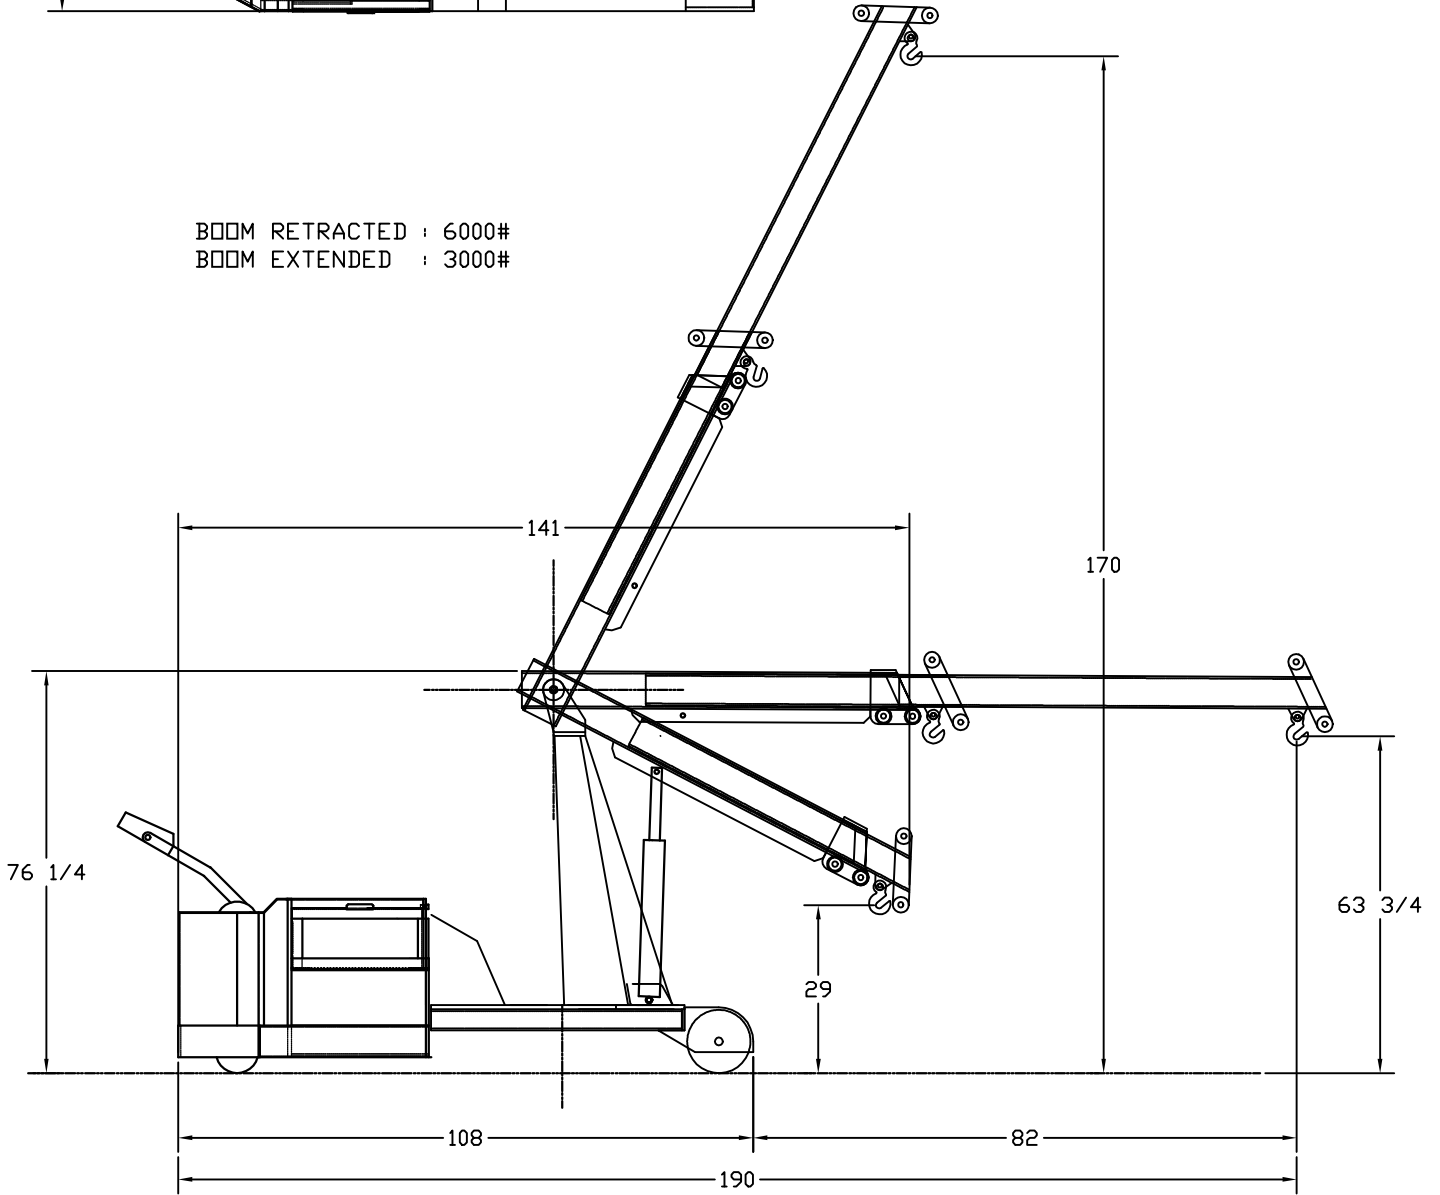

REV	DATE	ENG	DESCRIPTION
-----	------	-----	-------------

BOOM RETRACTED : 6000#
 BOOM EXTENDED : 3000#

Air Technical Industries

7501 CLOVER AVE. - MENTOR, OHIO

TITLE

RBC-6000-SPBW

DWG. Type

MATERIAL

DRAWN RAF

DATE 01/29/02

SCALE N.T.S.

REVISION -