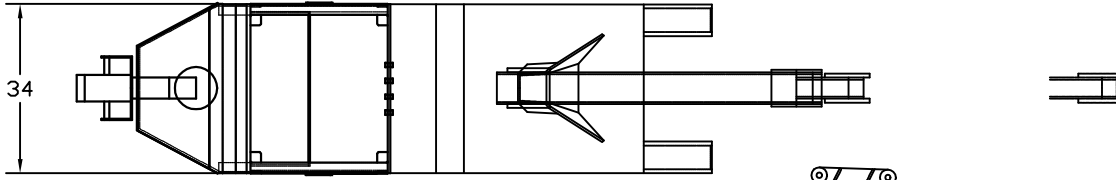

REV	DATE	ENG	DESCRIPTION
-----	------	-----	-------------

BOOM RETRACTED : 6000#
 BOOM EXTENDED : 3000#

Air Technical Industries

7501 CLOVER AVE. - MENTOR, OHIO

TITLE

RBC-6000-SPBW

DWG. Type

MATERIAL