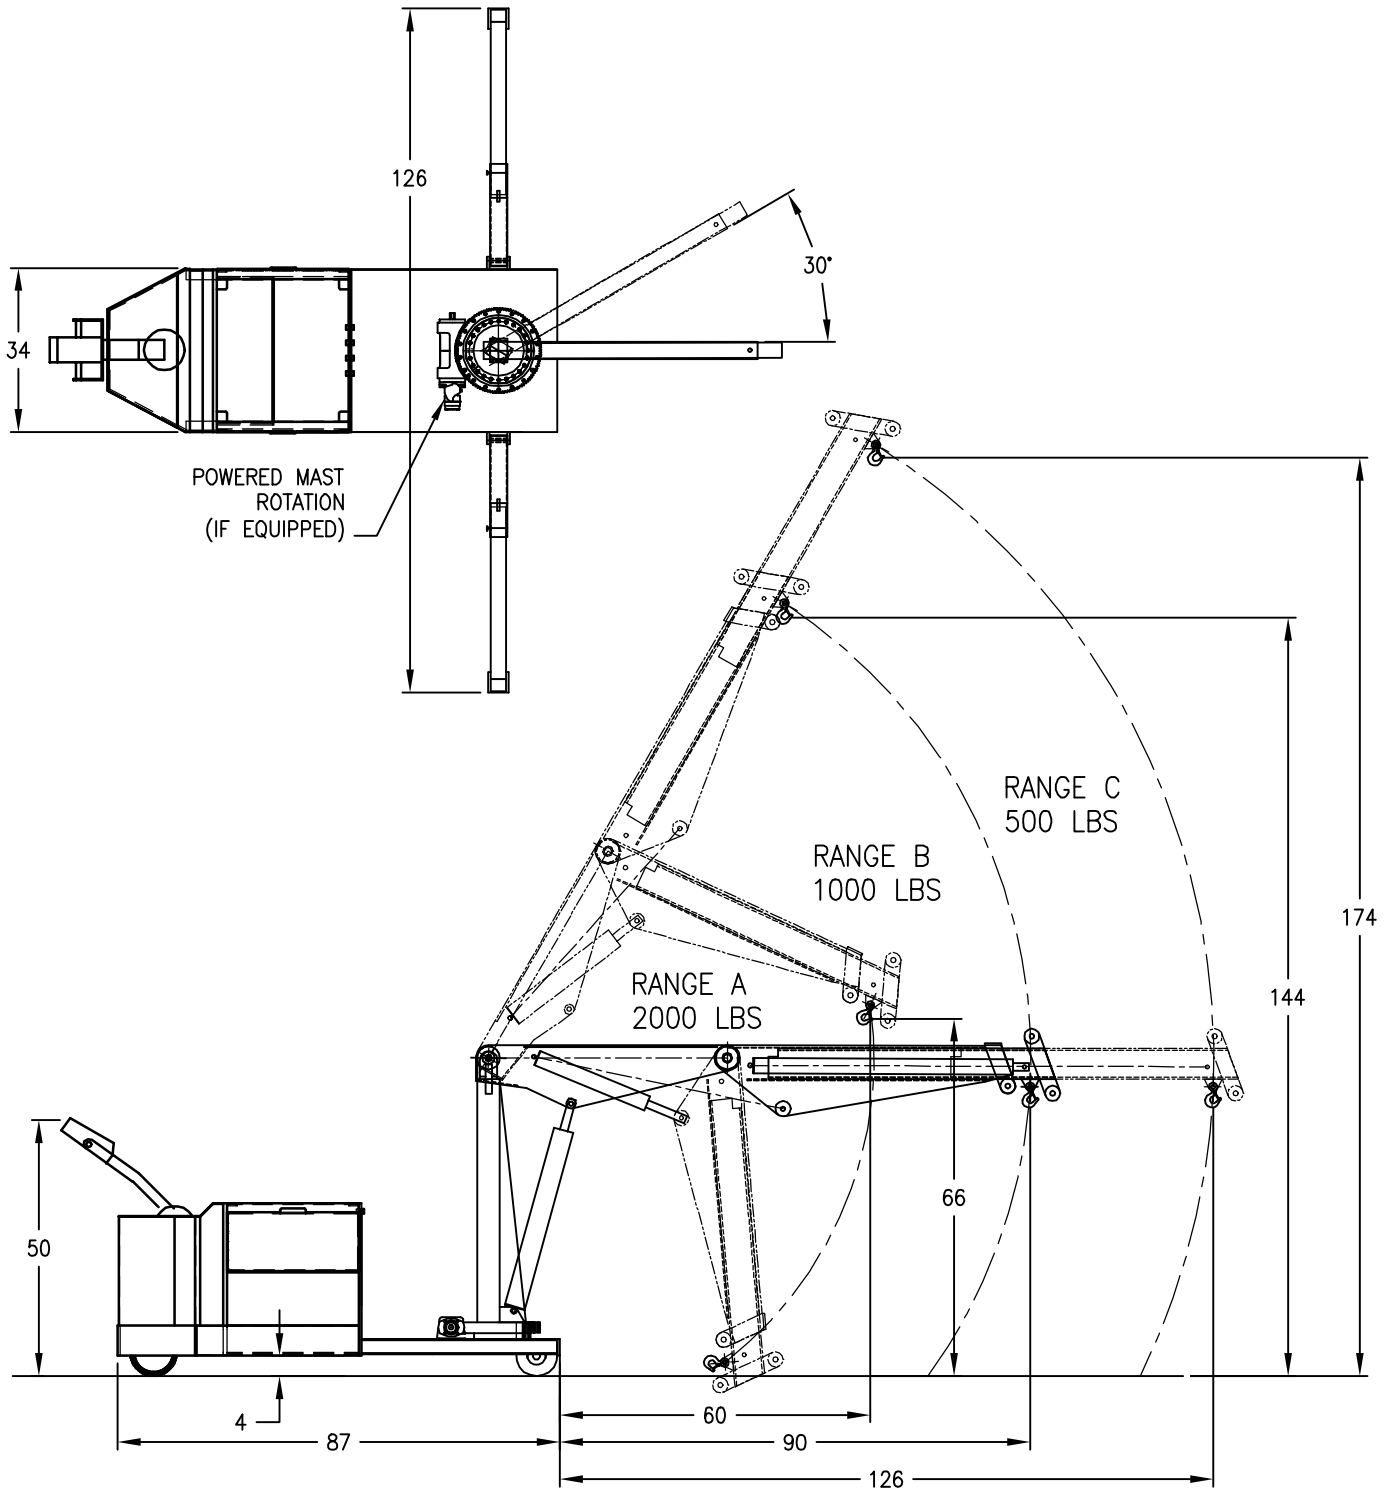

REV	DATE	ENG	DESCRIPTION

Air Technical Industries

7501 CLOVER AVE. - MENTOR, OHIO

TITLE REVERSIBLE BOOM KNUCKLE KRANE

RBKK-2000SPB

DWG. Type LAYOUT

MATERIAL

DRAWN VN

DATE 2/2/2013

SCALE N.T.S.

REVISION -