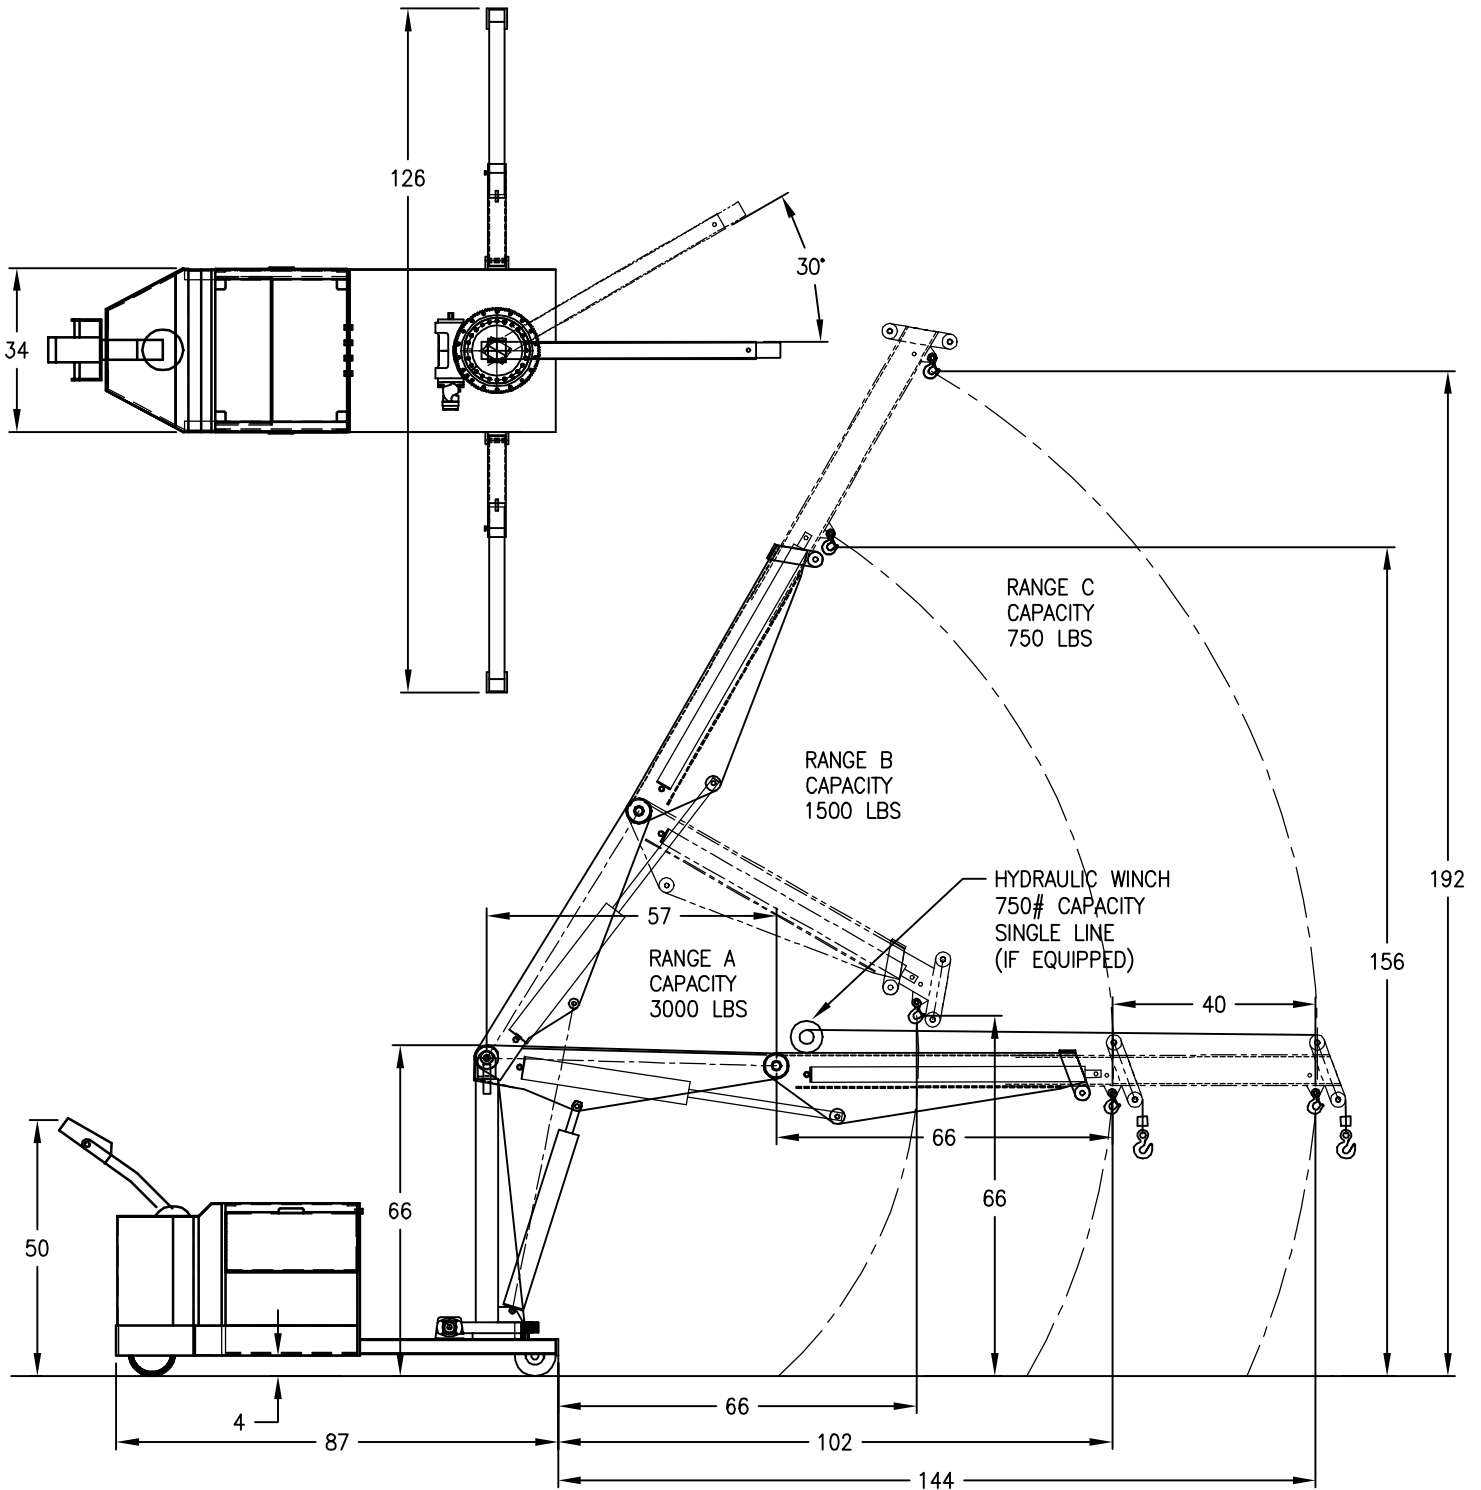

REV	DATE	ENG	DESCRIPTION
-----	------	-----	-------------

Air Technical Industries

7501 CLOVER AVE. - MENTOR, OHIO

TITLE REVERSIBLE BOOM KNUCKLE KRANE

RBKK-3000SPB

DWG. Type LAYOUT

MATERIAL

DRAWN VN

DATE 8/23/2012

SCALE N.T.S.

REVISION 2/2/13