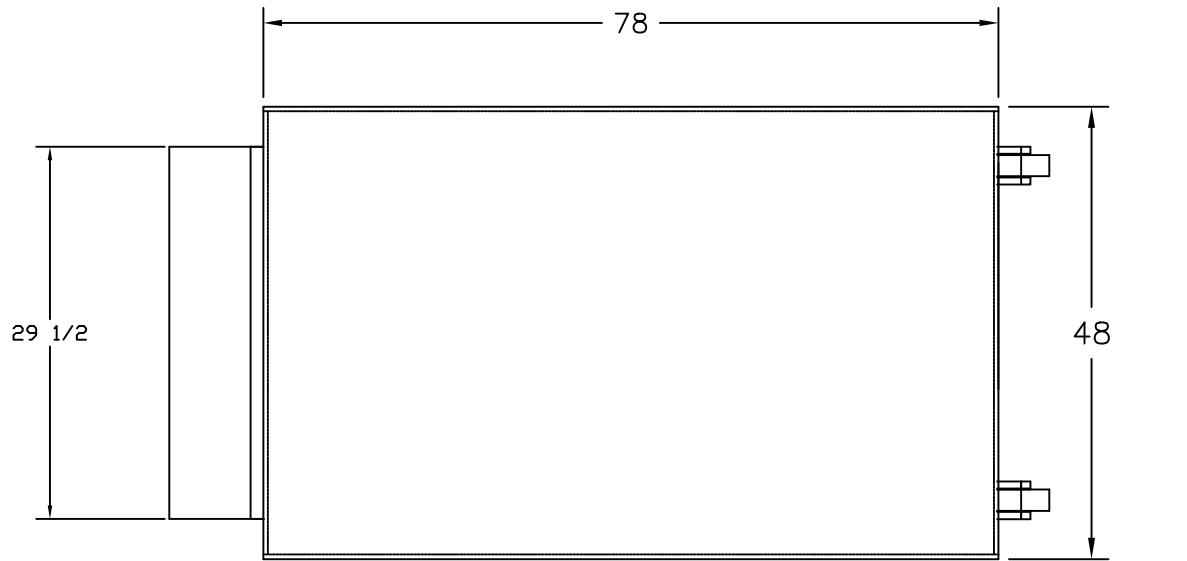

REV

DATE

ENG

DESCRIPTION

Air Technical Industries

7501 CLOVER AVE. - MENTOR, OHIO

TITLE SCISSORS LIFT TABLE WITH WHEEL SKIRT
SLI-44878E

DWG. Type LAYOUT MATERIAL