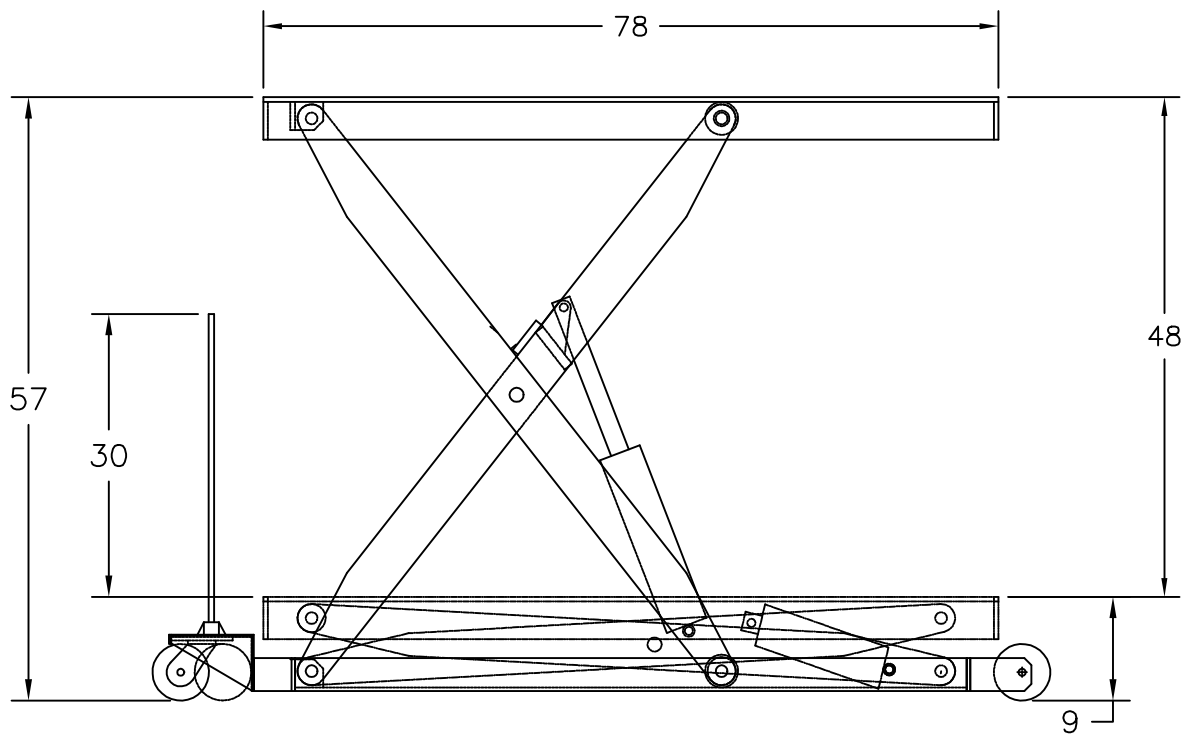

REV

DATE

ENG

DESCRIPTION

Air Technical Industries

7501 CLOVER AVE. - MENTOR, OHIO

TITLE SCISSORS LIFT TABLE WITH WHEEL SKIRT
SLI-44878E

DWG. Type LAYOUT MATERIAL

DRAWN VN DATE 7/1/2009 SCALE N.T.S. REVISION -