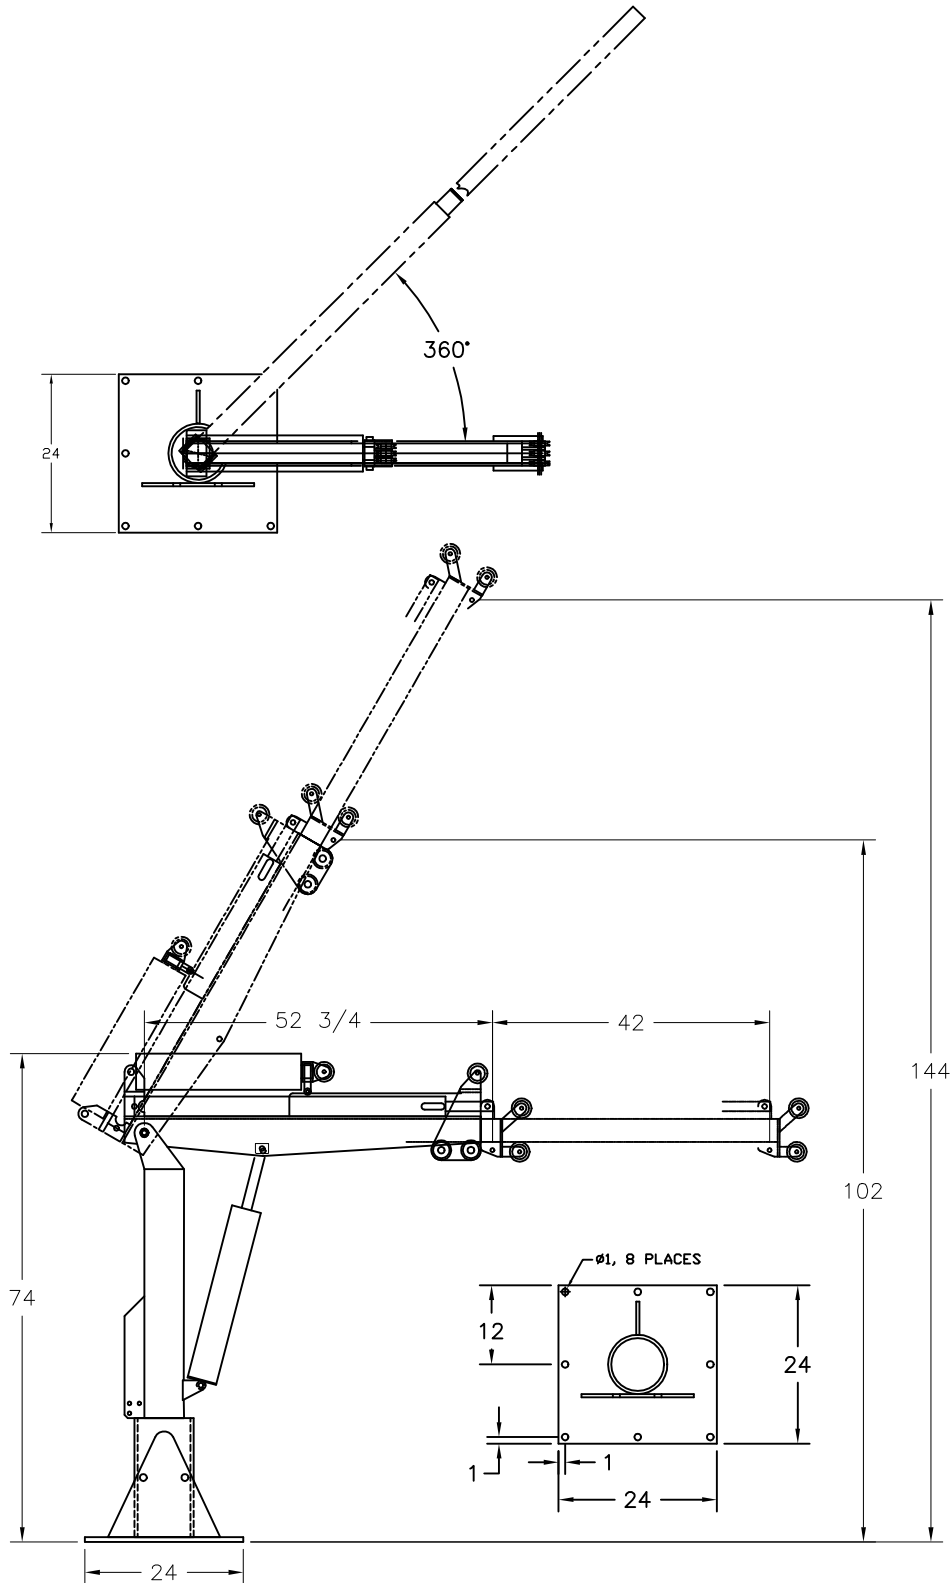

REV

DATE

ENG

DESCRIPTION

*Air Technical Industries*

7501 CLOVER AVE. - MENTOR, OHIO

TITLE SUPER-MASTER TRUCK MOUNTED CRANE

SM-6000-BP, SM-TB6, SM-PC6

DWG. Type LAYOUT

MATERIAL

DRAWN VN

DATE 5/10/2007

SCALE N.T.S.

REVISION

-