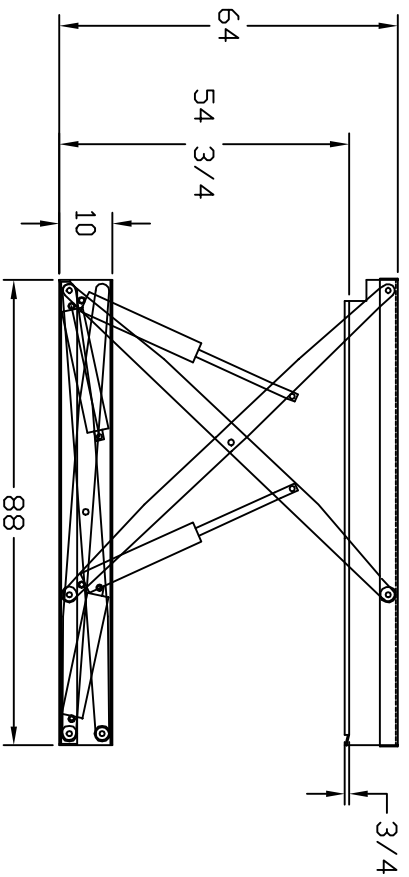

NOTES:  
 - CAPACITY: 6000#  
 - EXTERNAL POWERPACK  
 REQUIRED (NOT SHOWN)

**Air Technical Industries**  
 7501 CLOVER AVE. - MENTOR, OHIO

TITLE ZLH65084E

ZERO-LOW HEAVY

DWG. Type LAYOUT

MATERIAL

DRAWN CP

DATE 4/24/19

SCALE N.T.S.

REVISION

REV

DATE

ENG

DESCRIPTION